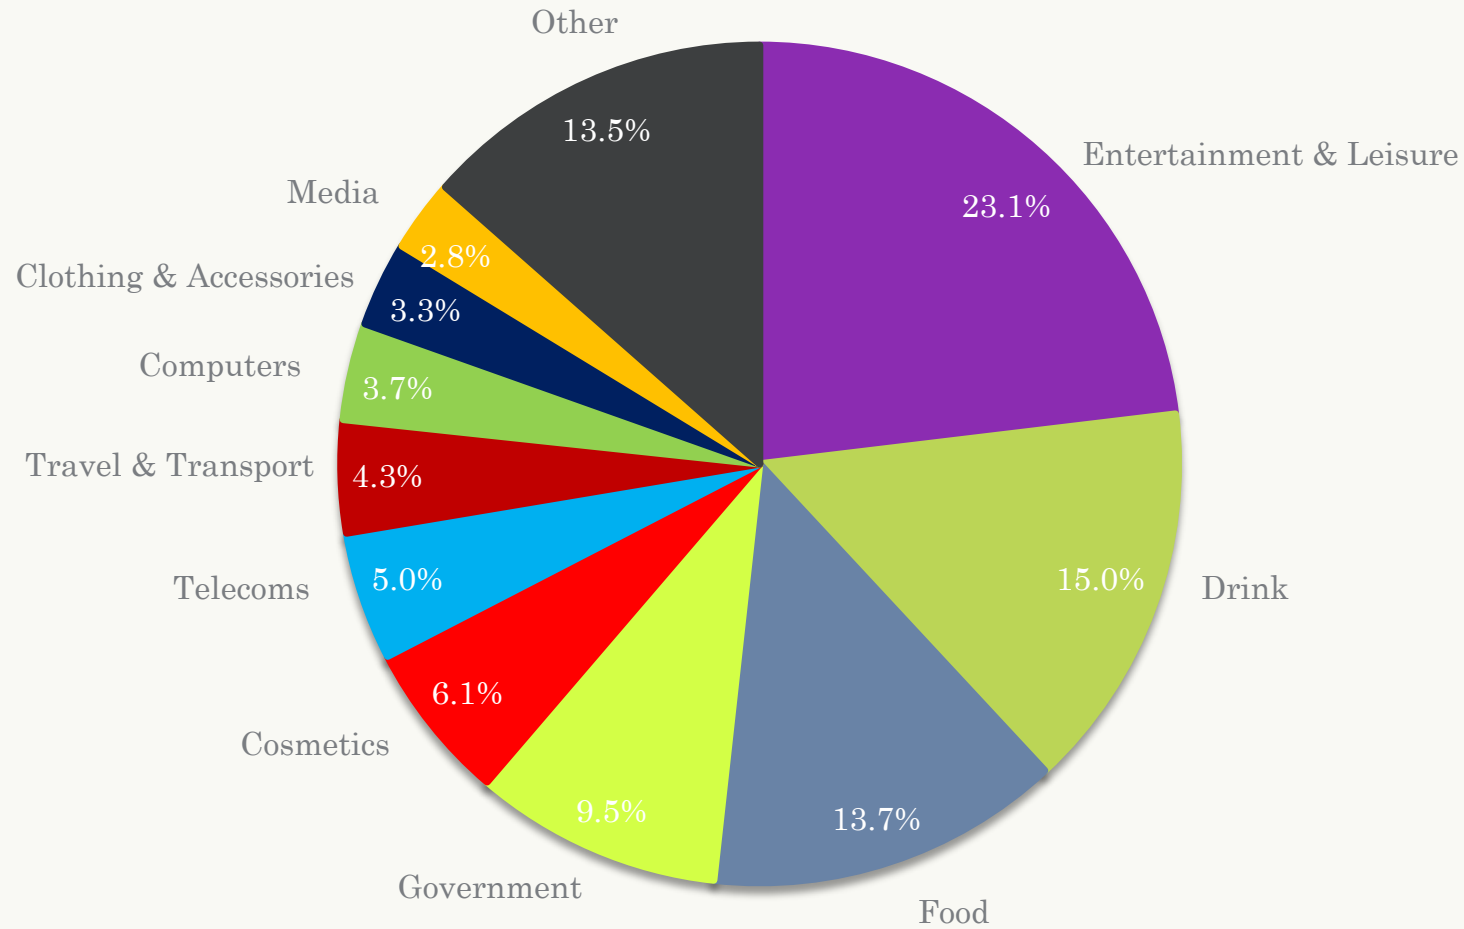

Source: Nielsen's AdIntel

Top Spending Categories in Retail & Leisure 2022

Source: Nielsen's AdIntel

Top 10 Advertisers by Environment 2022

Roadside

Transport

Retail & Leisure

Source: Nielsen's AdIntel

Top 20 Advertisers 2021

Source: Nielsen's AdIntel

Top Spending Categories 2021

Source: Nielsen's AdIntel

Top Spending Categories in Roadside 2021

Source: Nielsen's AdIntel

Top Spending Categories in Transport 2021

Source: Nielsen's AdIntel

Top Spending Categories in Retail & Leisure 2021

Source: Nielsen's AdIntel

Top 10 Advertisers by Environment 2021

Roadside

Transport

Retail & Leisure

Source: Nielsen's AdIntel