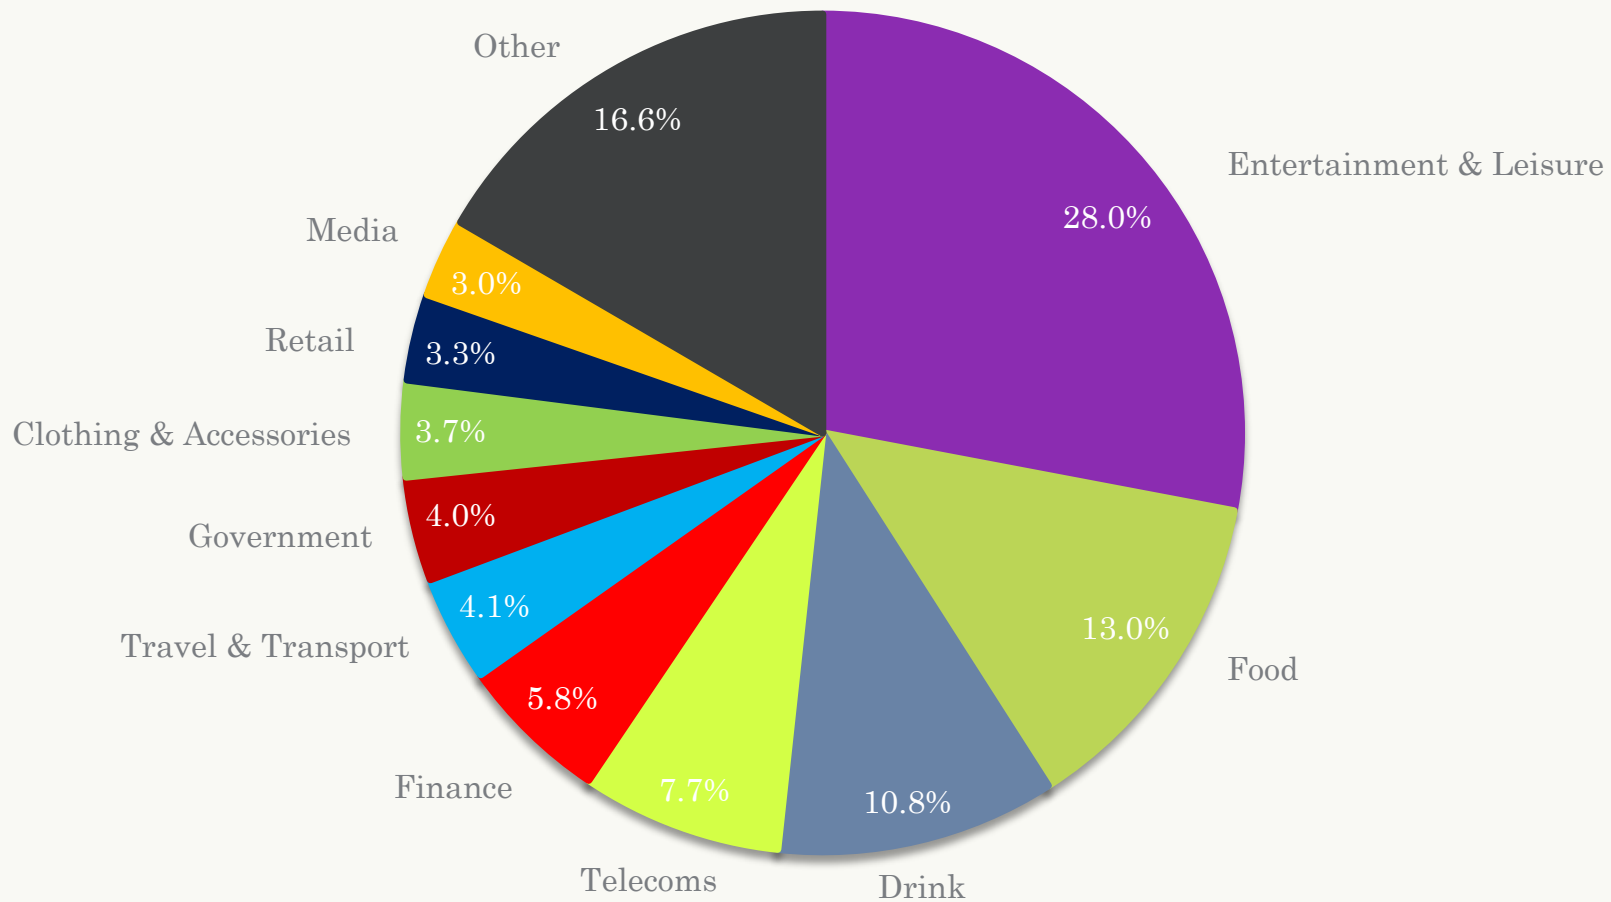

Top Spending Categories in Transport 2024

Source: Nielsen's AdIntel

Top Spending Categories in Retail & Leisure 2024

Source: Nielsen's AdIntel

Top 10 Advertisers by Environment 2024

Roadside

Transport

Retail & Leisure

Source: Nielsen's AdIntel

Top 20 Advertisers 2023

Source: Nielsen's AdIntel

Top Spending Categories 2023

Source: Nielsen's AdIntel

Top Spending Categories in Roadside 2023

Source: Nielsen's AdIntel

Top Spending Categories in Transport 2023

Source: Nielsen's AdIntel

Top Spending Categories in Retail & Leisure 2023

Source: Nielsen's AdIntel

Top 10 Advertisers by Environment 2023

Roadside

Transport

Retail & Leisure

Source: Nielsen's AdIntel