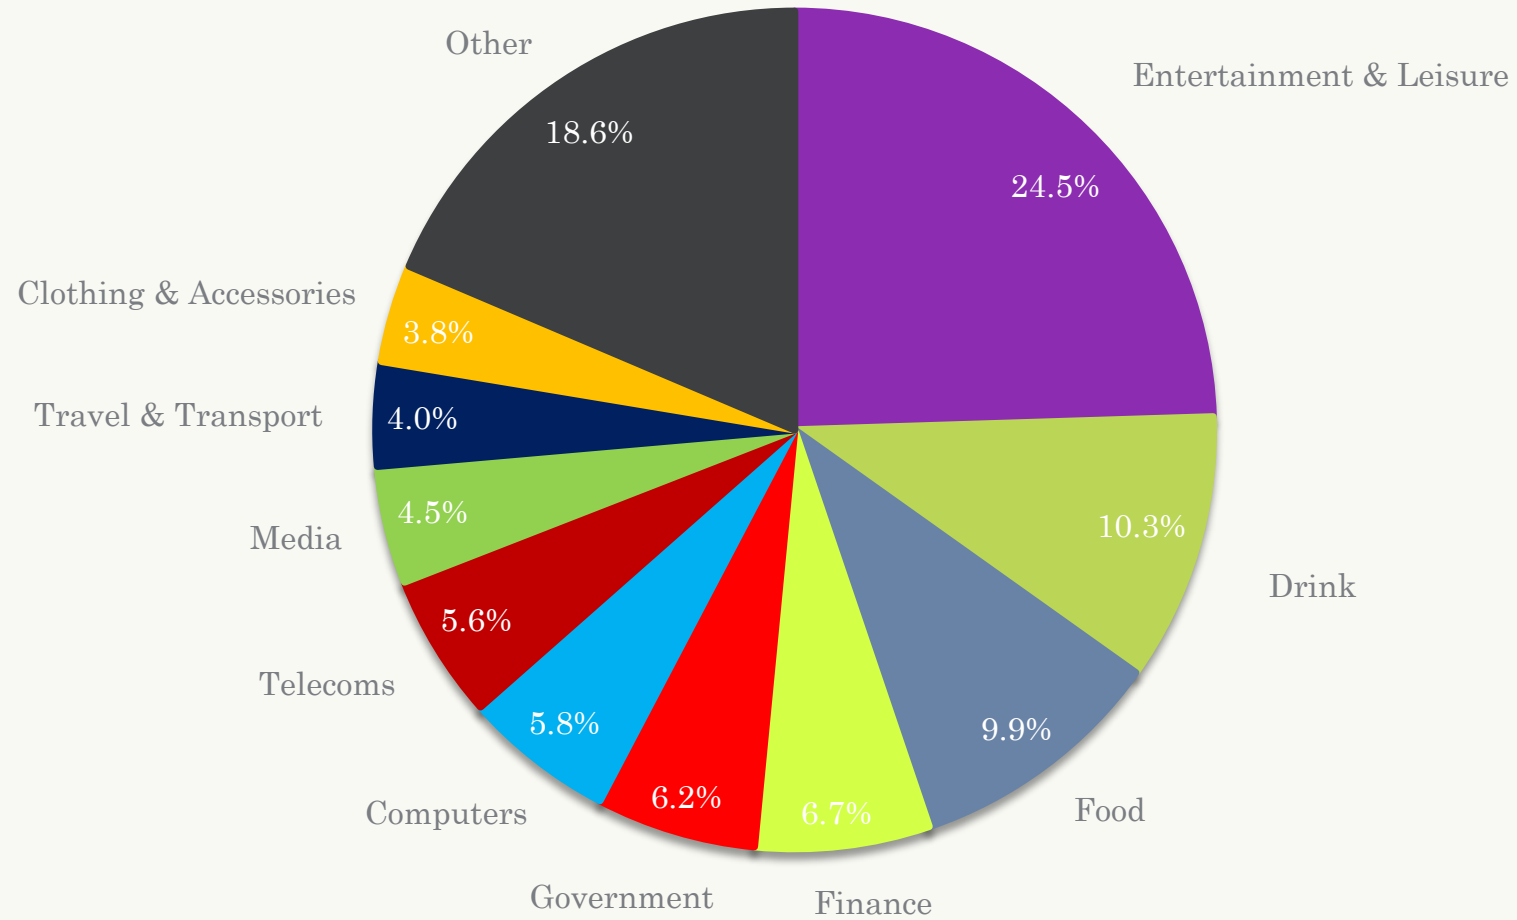

Source: Nielsen's AdIntel

Top Spending Categories in Retail & Leisure 2022

Source: Nielsen's AdIntel

Top 10 Advertisers by Environment 2022

Roadside

Transport

Retail & Leisure

Source: Nielsen's AdIntel

Top 20 Advertisers 2021

Source: Nielsen's AdIntel

Top Spending Categories 2021

Source: Nielsen's AdIntel

Top Spending Categories in Roadside 2021

Source: Nielsen's AdIntel

Top Spending Categories in Transport 2021

Source: Nielsen's AdIntel

Top Spending Categories in Retail & Leisure 2021

Source: Nielsen's AdIntel

Top 10 Advertisers by Environment 2021

Roadside

Transport

Retail & Leisure

Source: Nielsen's AdIntel