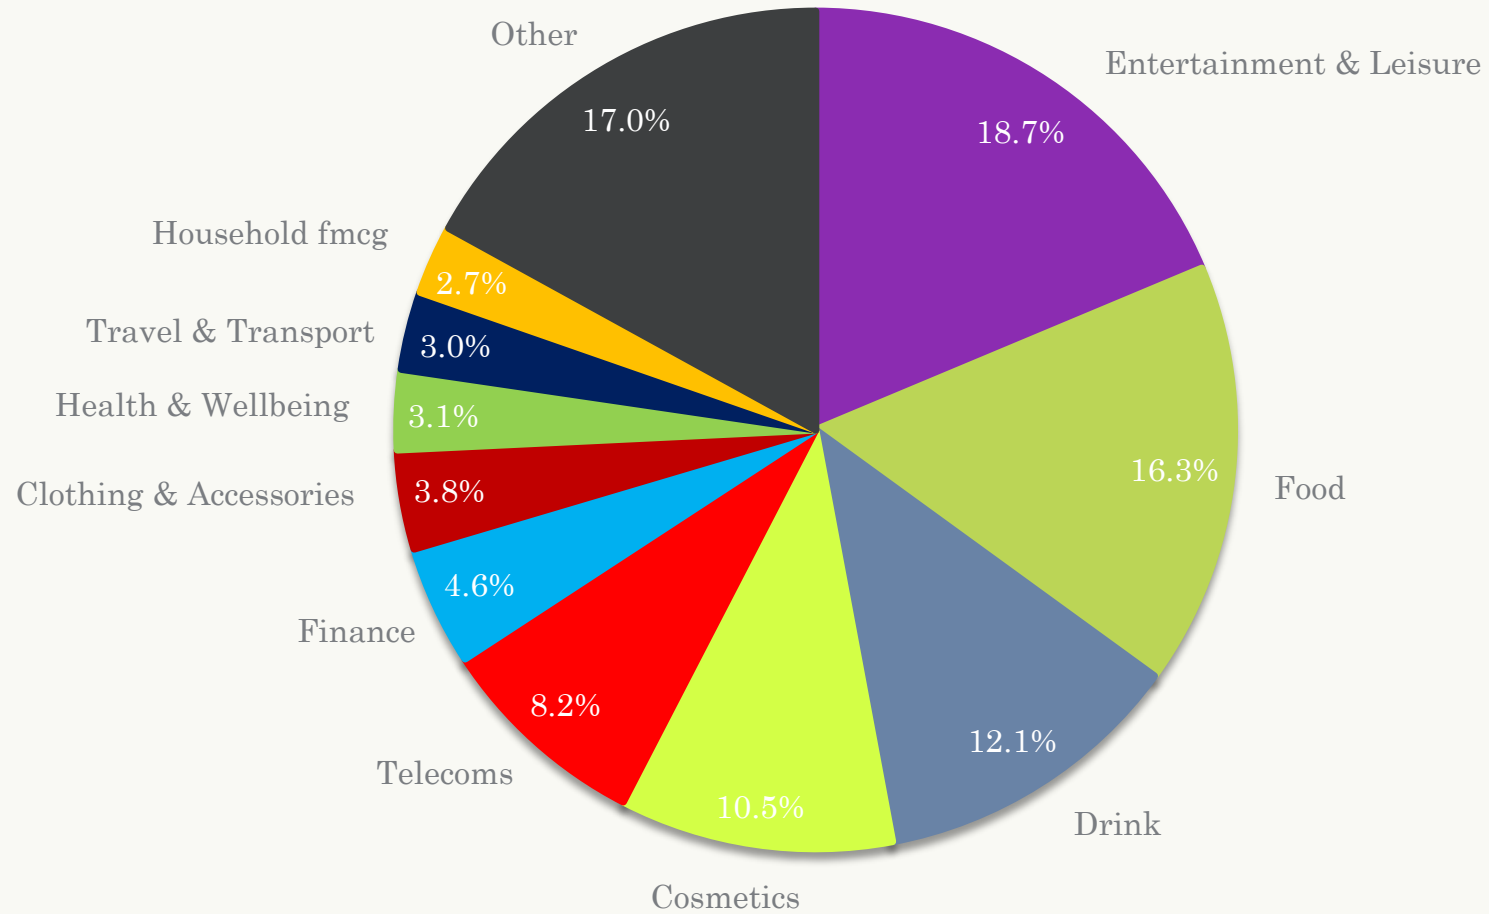

Source: Nielsen's AdIntel

Top Spending Categories in Retail & Leisure 2023

Source: Nielsen's AdIntel

Top 10 Advertisers by Environment 2023

Roadside

Transport

Retail & Leisure

Source: Nielsen's AdIntel

Top 20 Advertisers 2022

Source: Nielsen's AdIntel

Top Spending Categories 2022

Source: Nielsen's AdIntel

Top Spending Categories in Roadside 2022

Source: Nielsen's AdIntel

Top Spending Categories in Transport 2022

Source: Nielsen's AdIntel

Top Spending Categories in Retail & Leisure 2022

Source: Nielsen's AdIntel

Top 10 Advertisers by Environment 2022

Roadside

Transport

Retail & Leisure

Source: Nielsen's AdIntel