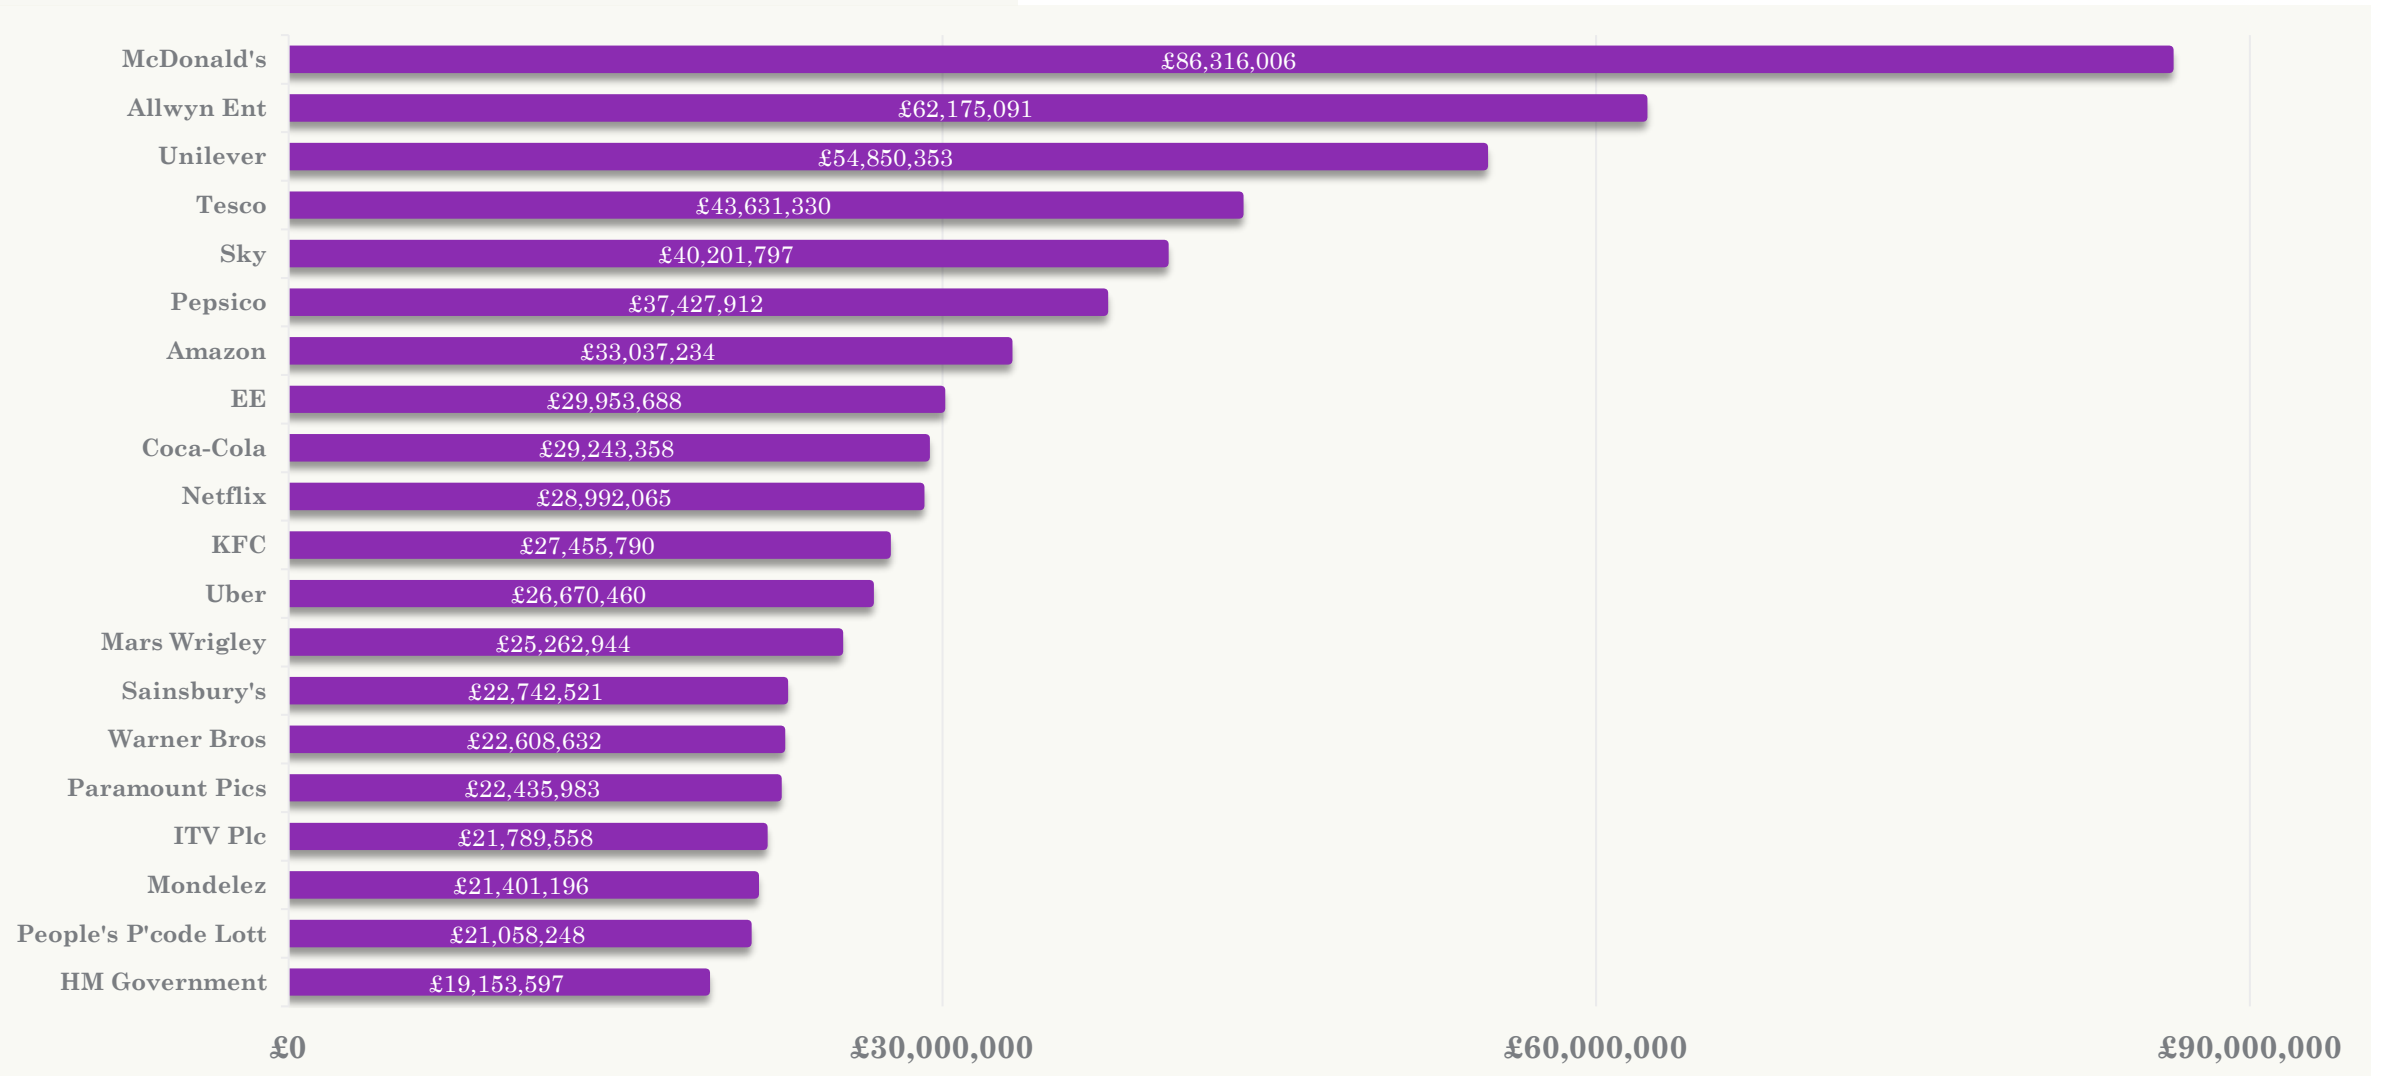

2021-24 Out of Home Advertising Spend Analysis

Top 20 Advertisers 2024

Source: Nielsen's AdIntel

Top Spending Categories 2024

Source: Nielsen's AdIntel

Top Spending Categories in Roadside 2024

Source: Nielsen's AdIntel

Top Spending Categories in Transport 2024

Source: Nielsen's AdIntel

Top Spending Categories in Retail & Leisure 2024

Source: Nielsen's AdIntel

Top 10 Advertisers by Environment 2024

Roadside

Transport

Retail & Leisure