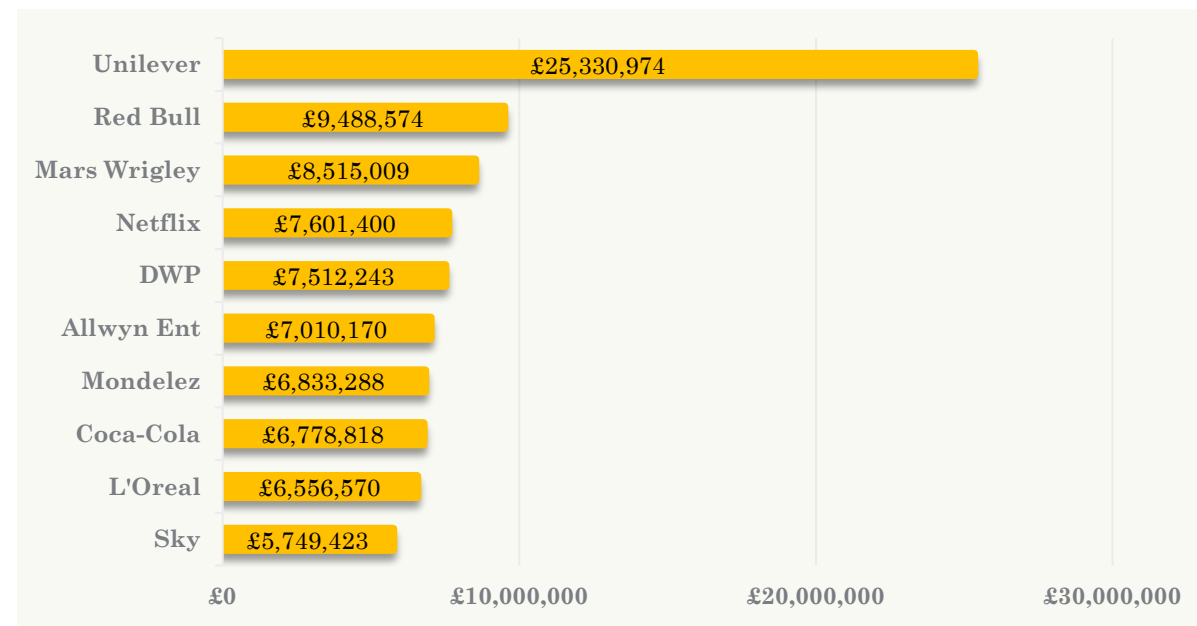

Top Spending Categories in Transport 2024

Source: Nielsen's AdIntel

Top Spending Categories in Retail & Leisure 2024

Source: Nielsen's AdIntel

Top 10 Advertisers by Environment 2024

Roadside

Transport

Retail & Leisure

Source: Nielsen's AdIntel

Top 20 Advertisers 2023

Source: Nielsen's AdIntel

Top Spending Categories 2023

Source: Nielsen's AdIntel

Top Spending Categories in Roadside 2023

Source: Nielsen's AdIntel

Top Spending Categories in Transport 2023

Source: Nielsen's AdIntel

Top Spending Categories in Retail & Leisure 2023

Source: Nielsen's AdIntel

Top 10 Advertisers by Environment 2023

Roadside

Transport

Retail & Leisure

Source: Nielsen's AdIntel