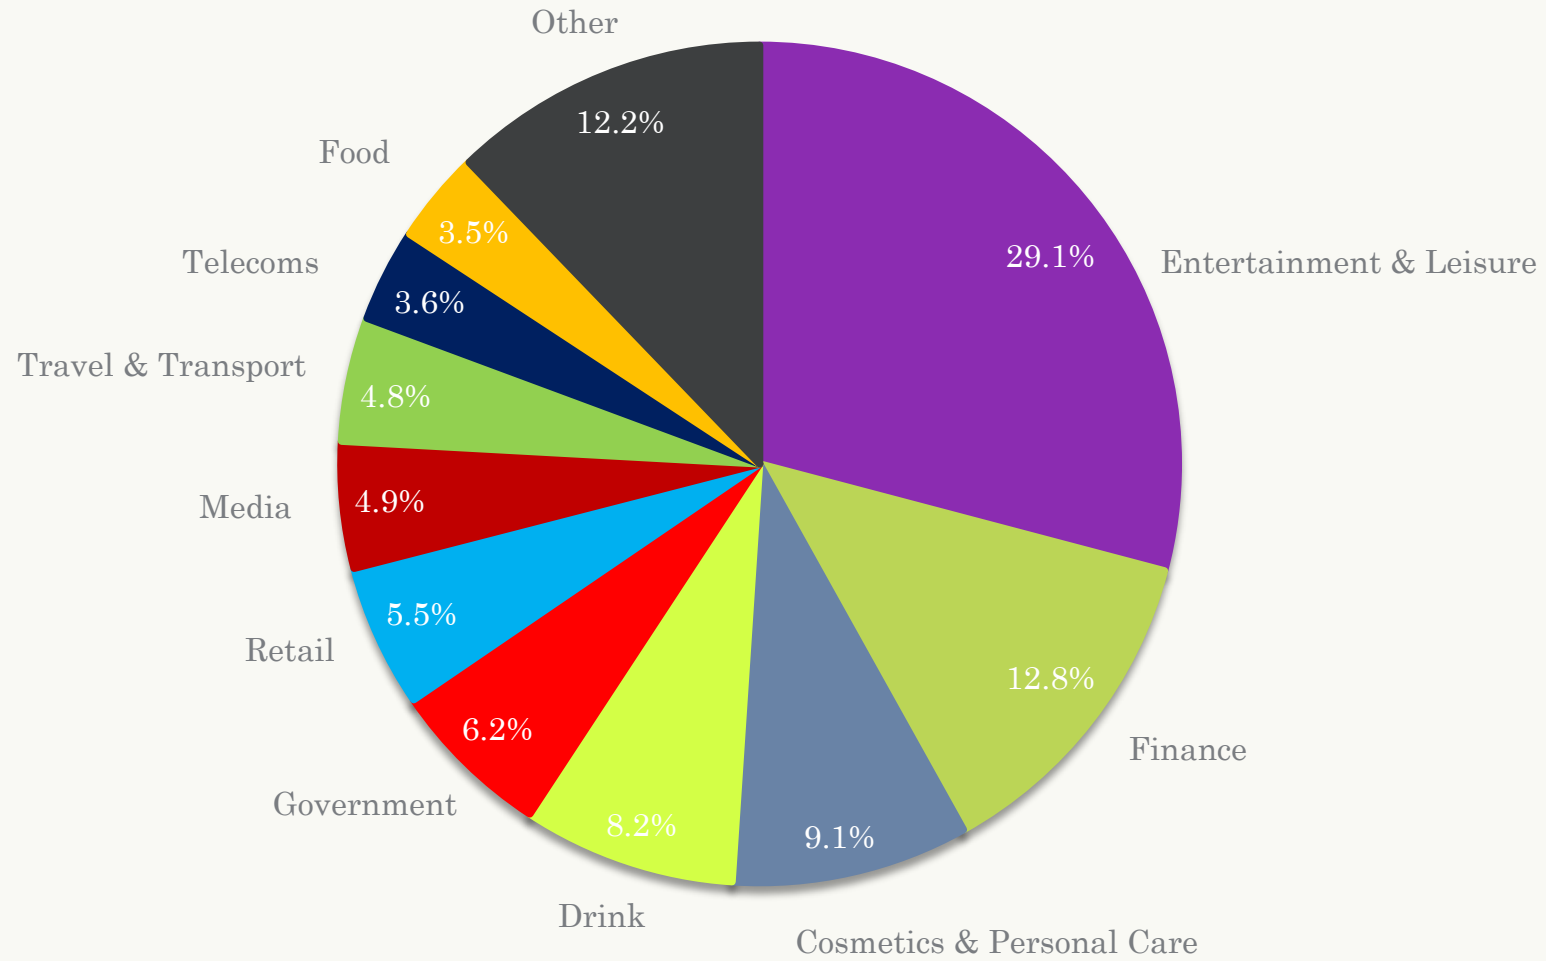

Top 20 Advertisers 2022

Source: Nielsen's AdIntel

Top Spending Categories 2022

Source: Nielsen's AdIntel

Top Spending Categories in Roadside 2022

Source: Nielsen's AdIntel

Top Spending Categories in Transport 2022

Source: Nielsen's AdIntel

Top Spending Categories in Retail & Leisure 2022

Source: Nielsen's AdIntel

Top 10 Advertisers by Environment 2022

Roadside

Transport

Retail & Leisure

Source: Nielsen's AdIntel

Top 20 Advertisers 2021

Source: Nielsen's AdIntel

Top Spending Categories 2021

Source: Nielsen's AdIntel

Top Spending Categories in Roadside 2021

Source: Nielsen's AdIntel

Top Spending Categories in Transport 2021

Source: Nielsen's AdIntel

Top Spending Categories in Retail & Leisure 2021

Source: Nielsen's AdIntel

Top 10 Advertisers by Environment 2021

Roadside

Transport

Retail & Leisure

Source: Nielsen's AdIntel