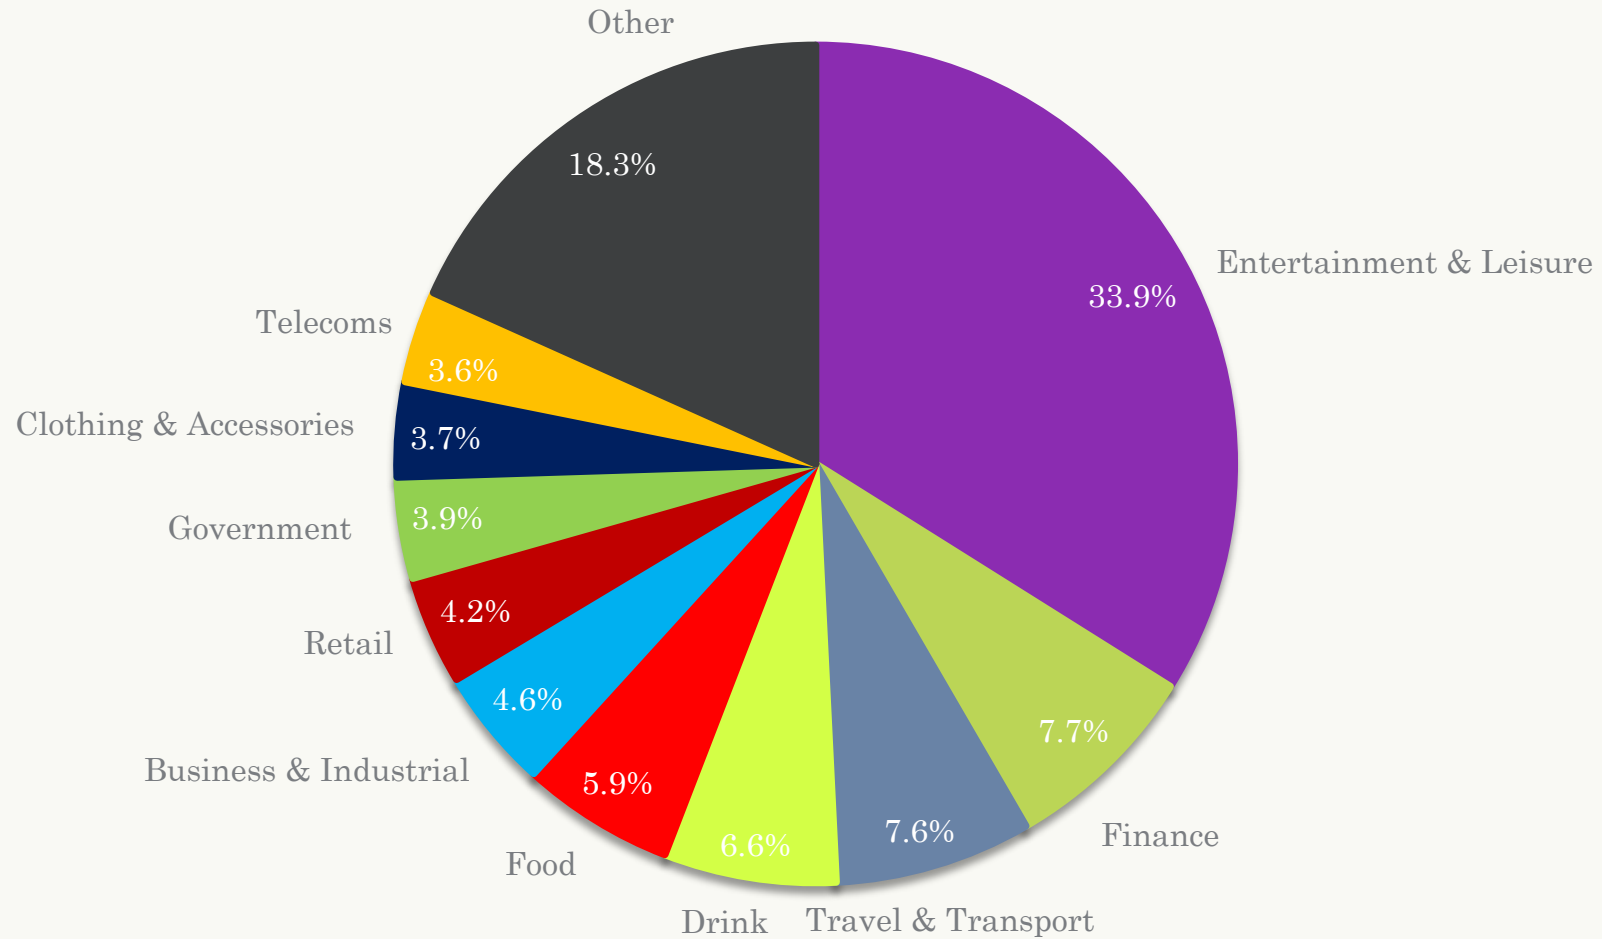

2021-24 Out of Home Advertising Spend Analysis

Top 20 Advertisers 2024

Source: Nielsen's AdIntel

Top Spending Categories 2024

Source: Nielsen's AdIntel

Top Spending Categories in Roadside 2024

Source: Nielsen's AdIntel

Top Spending Categories in Transport 2024

Source: Nielsen's AdIntel

Top Spending Categories in Retail & Leisure 2024

Source: Nielsen's AdIntel

Top 10 Advertisers by Environment 2024

Roadside

Transport

Retail & Leisure

Source: Nielsen's AdIntel

Top Spending Categories in Retail & Leisure 2023

Source: Nielsen's AdIntel

Top 10 Advertisers by Environment 2023

Roadside

Transport

Retail & Leisure

Source: Nielsen's AdIntel