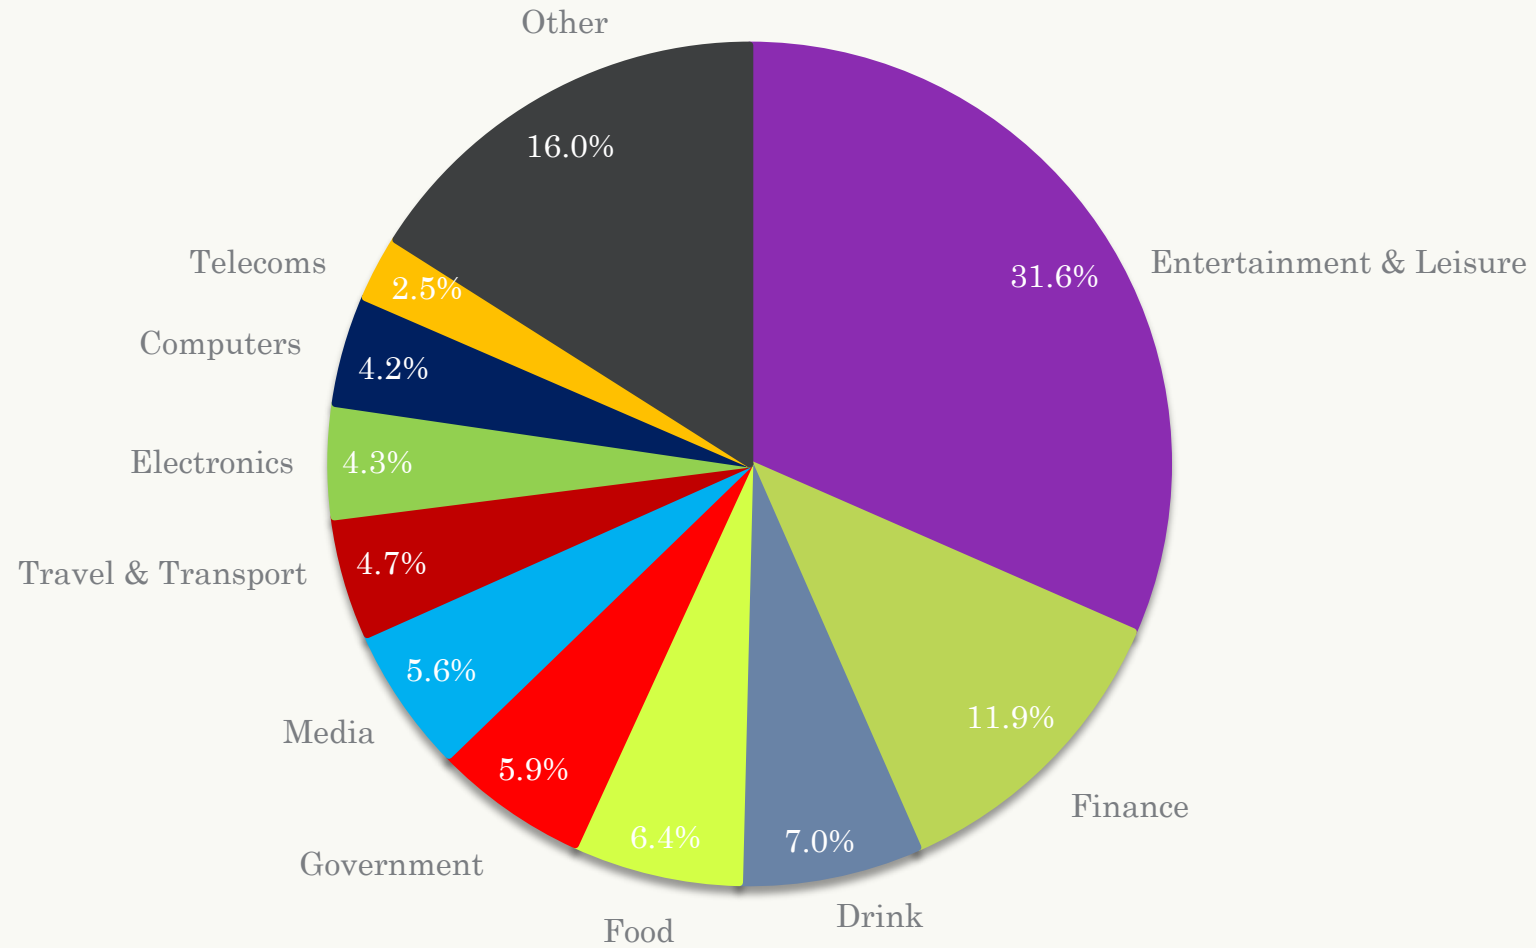

Source: Nielsen's AdIntel

Top Spending Categories in Retail & Leisure 2023

Source: Nielsen's AdIntel

Top 10 Advertisers by Environment 2023

Roadside

Transport

Retail & Leisure

Source: Nielsen's AdIntel

Top 20 Advertisers 2022

Source: Nielsen's AdIntel

Top Spending Categories 2022

Source: Nielsen's AdIntel

Top Spending Categories in Roadside 2022

Source: Nielsen's AdIntel

Top Spending Categories in Transport 2022

Source: Nielsen's AdIntel

Top Spending Categories in Retail & Leisure 2022

Source: Nielsen's AdIntel

Top 10 Advertisers by Environment 2022

Roadside

Transport

Retail & Leisure

Source: Nielsen's AdIntel