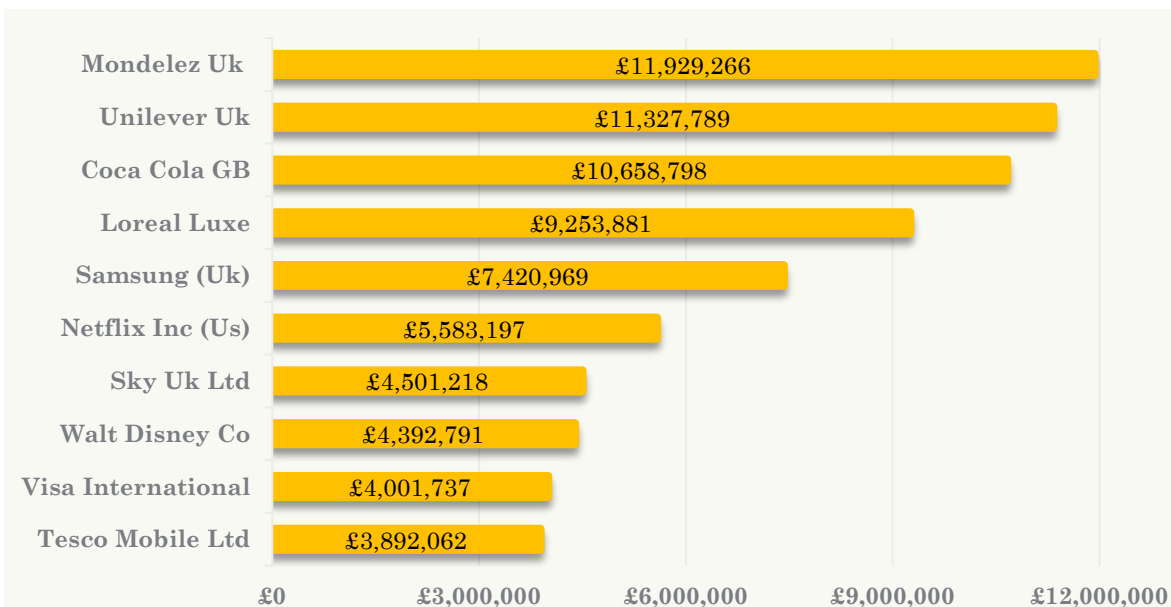

Top 20 Advertisers 2022

Source: Nielsen's AdIntel

Top Spending Categories 2022

Source: Nielsen's AdIntel

Top Spending Categories in Roadside 2022

Source: Nielsen's AdIntel

Top Spending Categories in Transport 2022

Source: Nielsen's AdIntel

Top Spending Categories in Retail & Leisure 2022

Source: Nielsen's AdIntel

Top 10 Advertisers by Environment 2022

Roadside

Transport

Retail & Leisure

Source: Nielsen's AdIntel

Top 20 Advertisers 2021

Source: Nielsen's AdIntel

Top Spending Categories 2021

Source: Nielsen's AdIntel

Top Spending Categories in Roadside 2021

Source: Nielsen's AdIntel

Top Spending Categories in Transport 2021

Source: Nielsen's AdIntel

Top Spending Categories in Retail & Leisure 2021

Source: Nielsen's AdIntel

Top 10 Advertisers by Environment 2021

Roadside

Transport

Retail & Leisure

Source: Nielsen's AdIntel