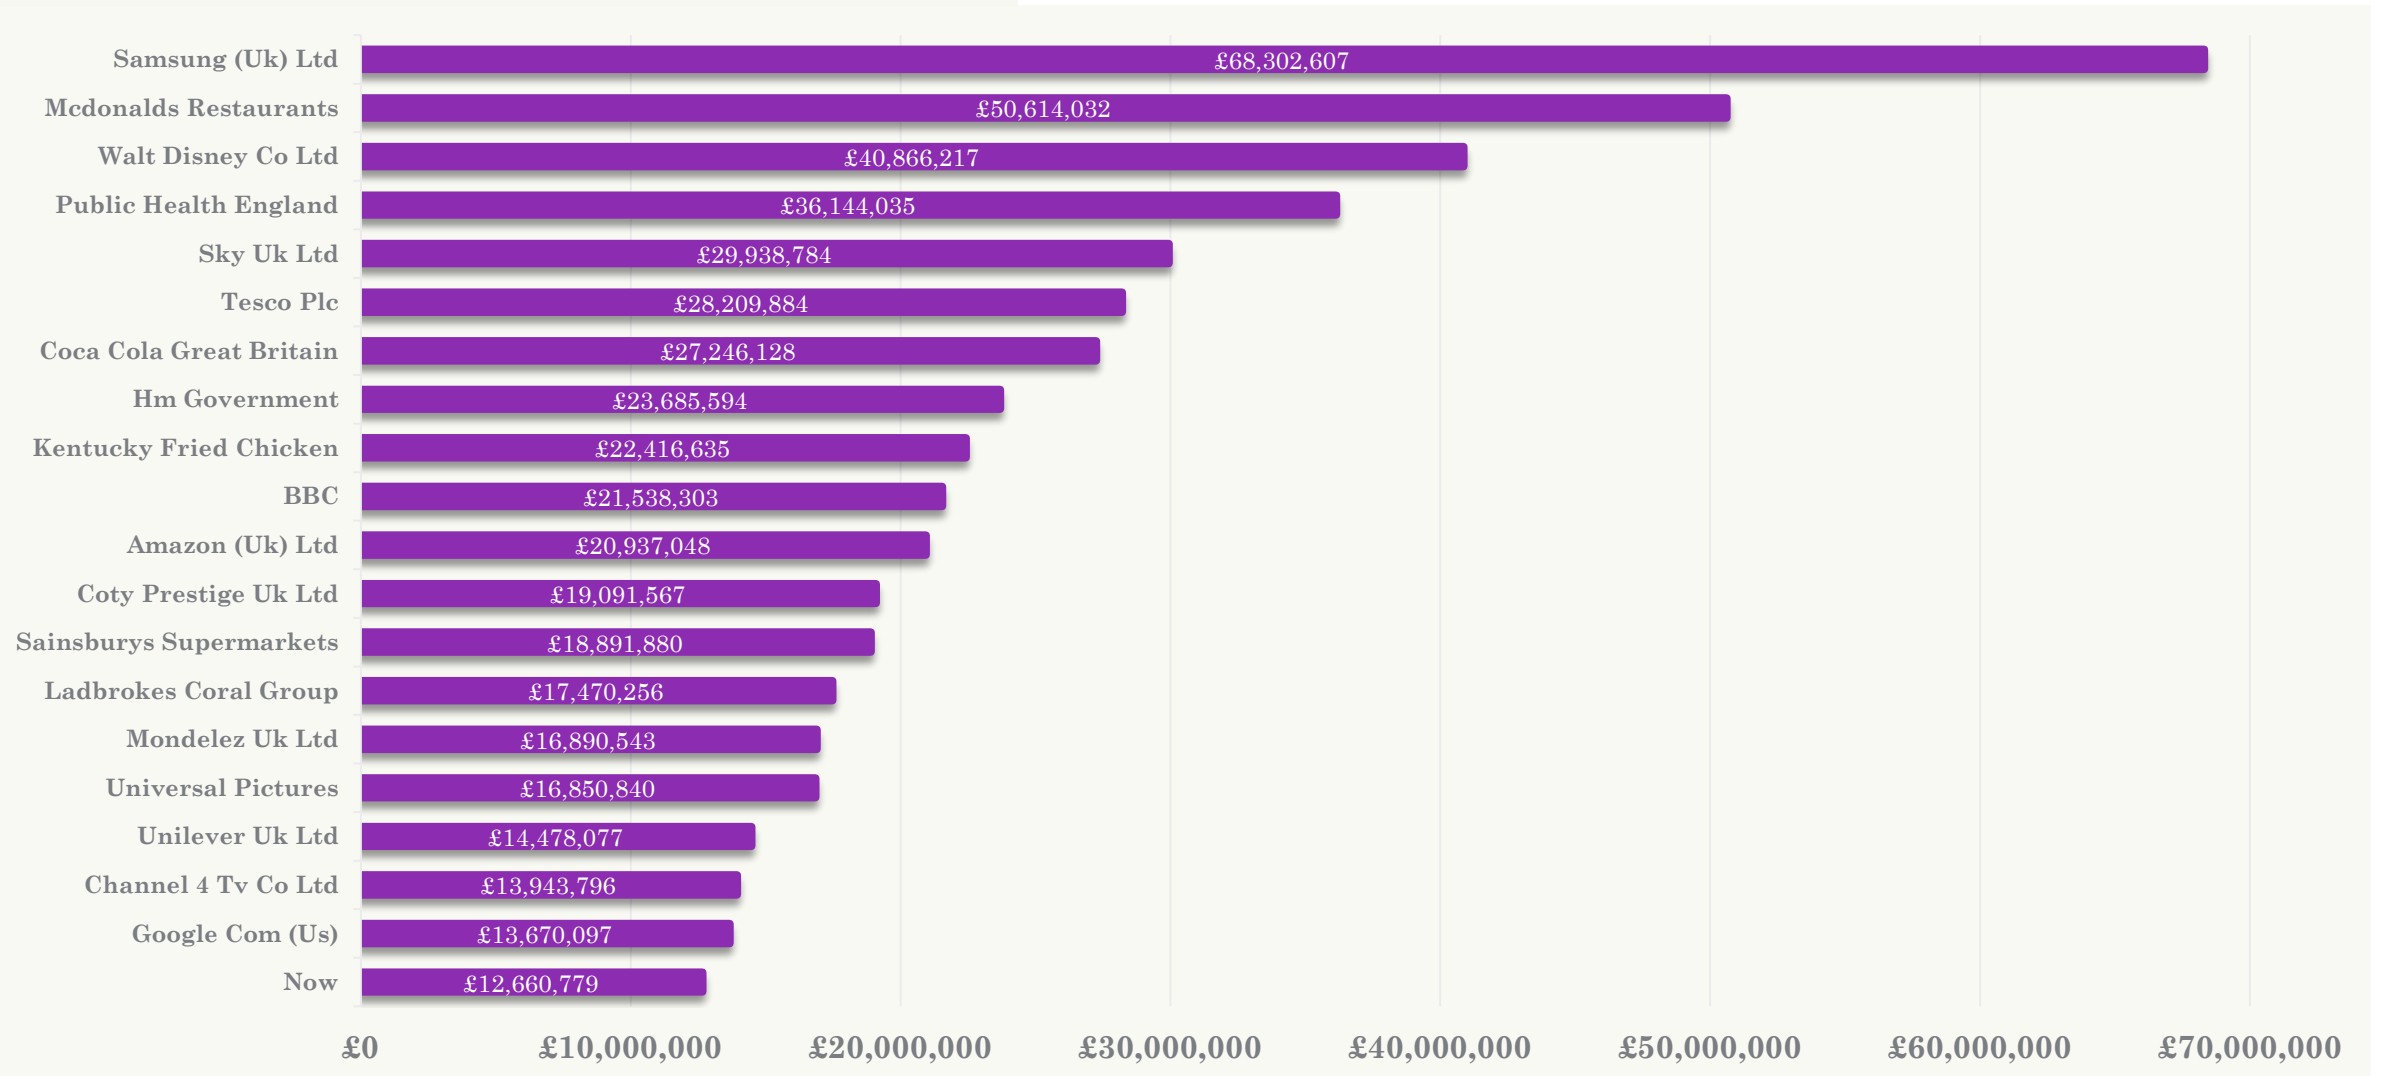

Top 20 Advertisers 2022

Source: Nielsen's AdIntel

Top Spending Categories 2022

Source: Nielsen's AdIntel

Top Spending Categories in Roadside 2022

Source: Nielsen's AdIntel

Top Spending Categories in Transport 2022

Source: Nielsen's AdIntel

Top Spending Categories in Retail & Leisure 2022

Source: Nielsen's AdIntel

Top 10 Advertisers by Environment 2022

Roadside

Transport

Retail & Leisure

Source: Nielsen's AdIntel

Top 20 Advertisers 2021

Source: Nielsen's AdIntel

Top Spending Categories 2021

Source: Nielsen's AdIntel

Top Spending Categories in Roadside 2021

Source: Nielsen's AdIntel

Top Spending Categories in Transport 2021