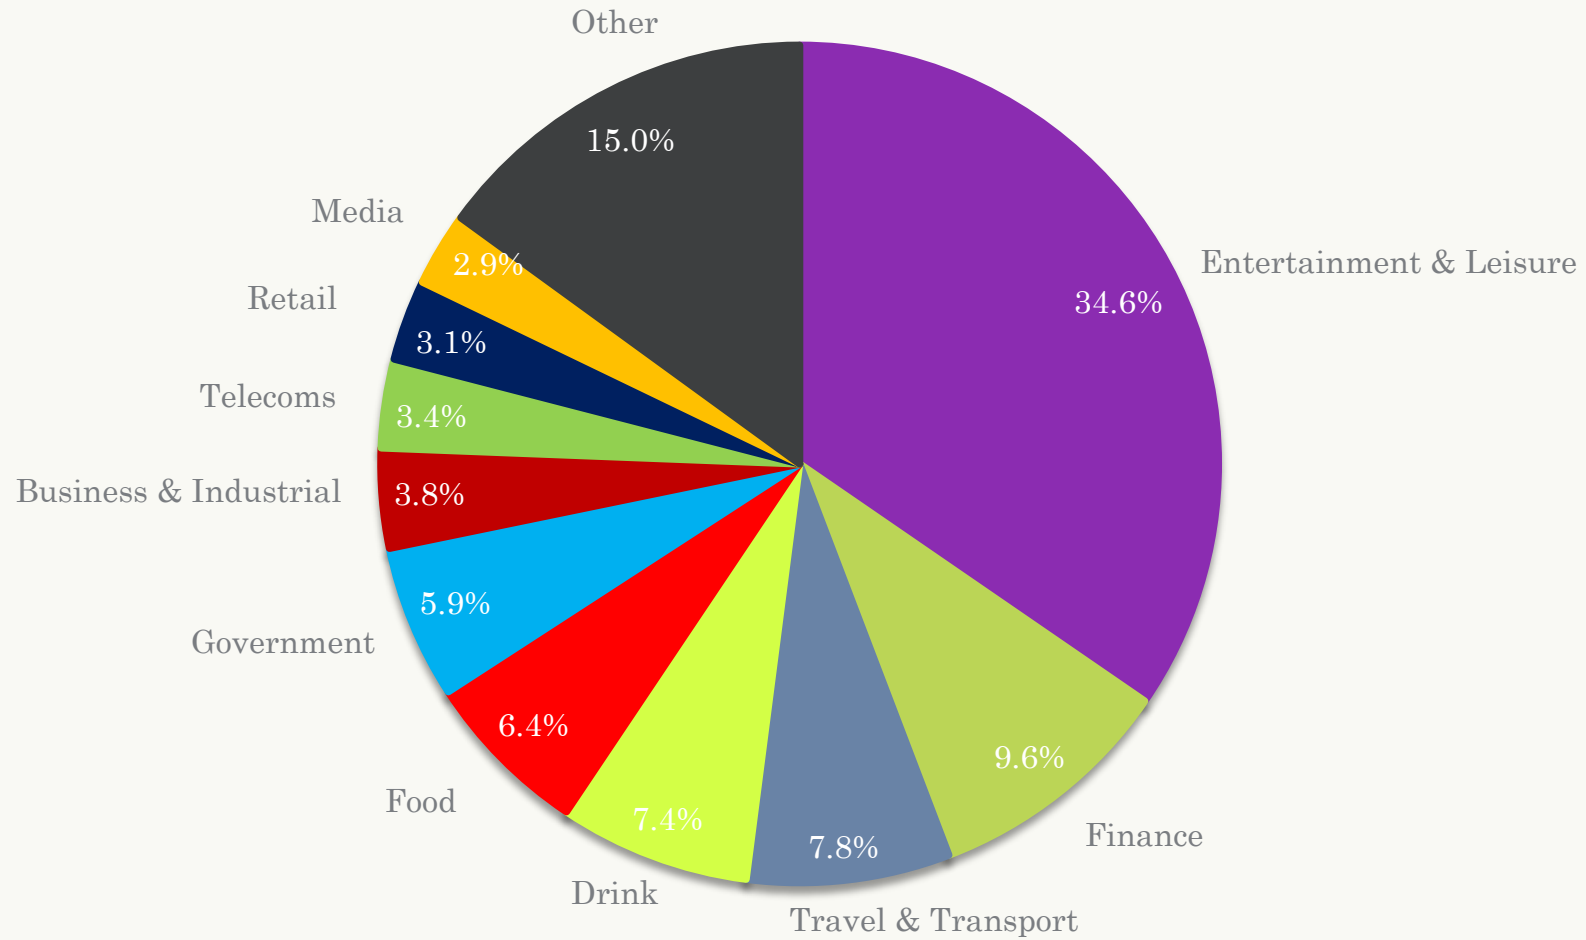

Top Spending Categories in Transport 2024

Source: Nielsen's AdIntel

Top Spending Categories in Retail & Leisure 2024

Source: Nielsen's AdIntel

Top 10 Advertisers by Environment 2024

Roadside

Transport

Retail & Leisure

Source: Nielsen's AdIntel

Top 20 Advertisers 2023

Source: Nielsen's AdIntel

Top Spending Categories 2023

Source: Nielsen's AdIntel

Top Spending Categories in Roadside 2023

Source: Nielsen's AdIntel

Top Spending Categories in Transport 2023

Source: Nielsen's AdIntel

Top Spending Categories in Retail & Leisure 2023

Source: Nielsen's AdIntel

Top 10 Advertisers by Environment 2023

Roadside

Transport

Retail & Leisure

Source: Nielsen's AdIntel