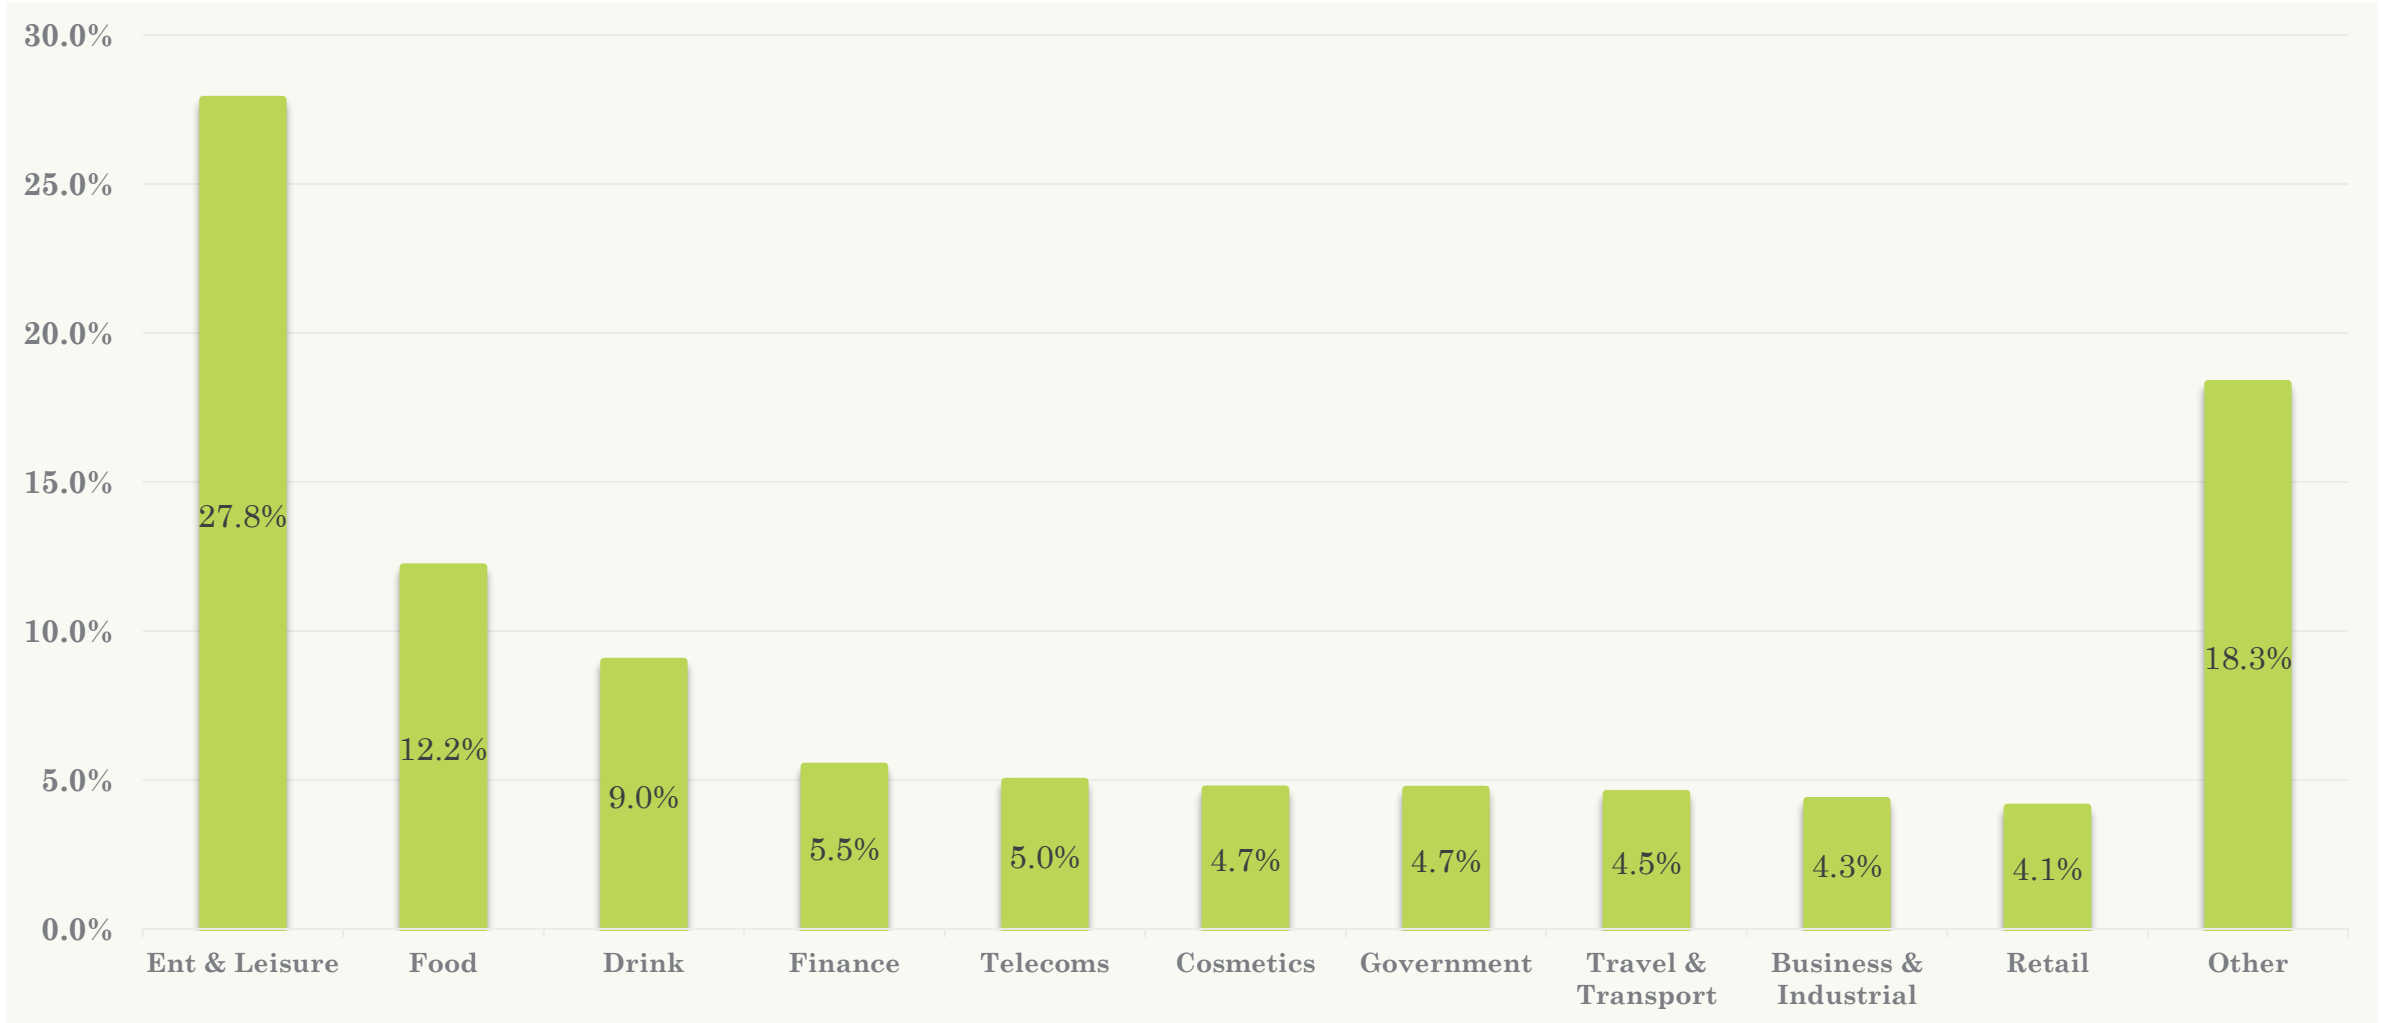

2021-24 Out of Home Advertising Spend Analysis

Top 20 Advertisers 2024

Source: Nielsen's AdIntel

Top Spending Categories 2024

Source: Nielsen's AdIntel

Top Spending Categories in Roadside 2024

Source: Nielsen's AdIntel

Top Spending Categories in Transport 2024

Source: Nielsen's AdIntel

Top Spending Categories in Retail & Leisure 2024

Source: Nielsen's AdIntel

Top 10 Advertisers by Environment 2024

Roadside

Transport

Retail & Leisure