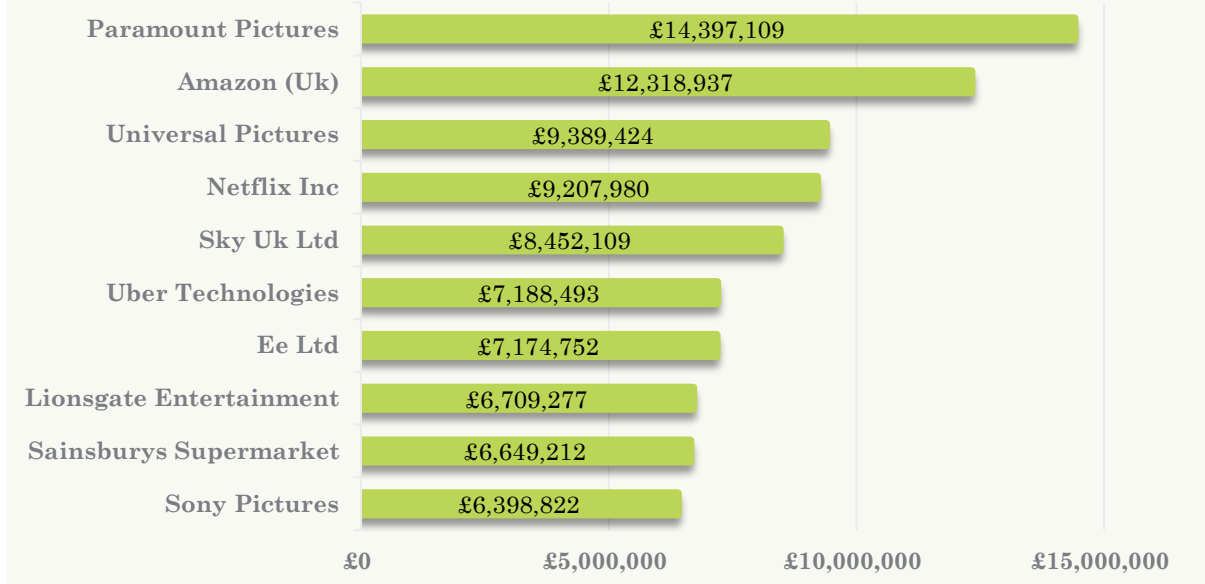

Source: Nielsen's AdIntel

Top 20 Advertisers 2023

Source: Nielsen's AdIntel

Top Spending Categories 2023

Source: Nielsen's AdIntel

Top Spending Categories in Roadside 2023

Source: Nielsen's AdIntel

Top Spending Categories in Transport 2023

Source: Nielsen's AdIntel

Top Spending Categories in Retail & Leisure 2023

Source: Nielsen's AdIntel

Top 10 Advertisers by Environment 2023

Roadside

Transport

Retail & Leisure

Source: Nielsen's AdIntel

Top 20 Advertisers 2022

Source: Nielsen's AdIntel

Top Spending Categories 2022

Source: Nielsen's AdIntel

Top Spending Categories in Roadside 2022

Source: Nielsen's AdIntel

Top Spending Categories in Transport 2022

Source: Nielsen's AdIntel

Top Spending Categories in Retail & Leisure 2022

Source: Nielsen's AdIntel

Top 10 Advertisers by Environment 2022

Roadside

Transport

Retail & Leisure

Source: Nielsen's AdIntel