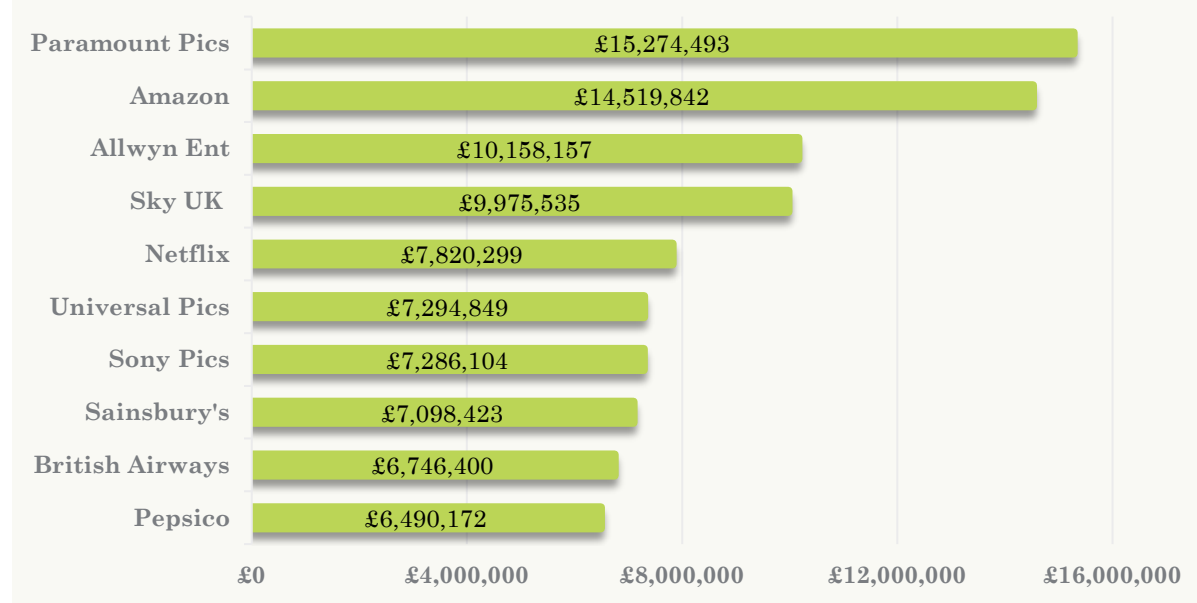

Top Spending Categories in Transport 2024

Source: Nielsen's AdIntel

Top Spending Categories in Retail & Leisure 2024

Source: Nielsen's AdIntel

Top 10 Advertisers by Environment 2024

Roadside

Transport

Retail & Leisure

Source: Nielsen's AdIntel

Top 20 Advertisers 2023

Source: Nielsen's AdIntel

Top Spending Categories 2023

Source: Nielsen's AdIntel

Top Spending Categories in Roadside 2023

Source: Nielsen's AdIntel

Top Spending Categories in Transport 2023

Source: Nielsen's AdIntel

Top Spending Categories in Retail & Leisure 2023

Source: Nielsen's AdIntel

Top 10 Advertisers by Environment 2023

Roadside

Transport

Retail & Leisure

Source: Nielsen's AdIntel