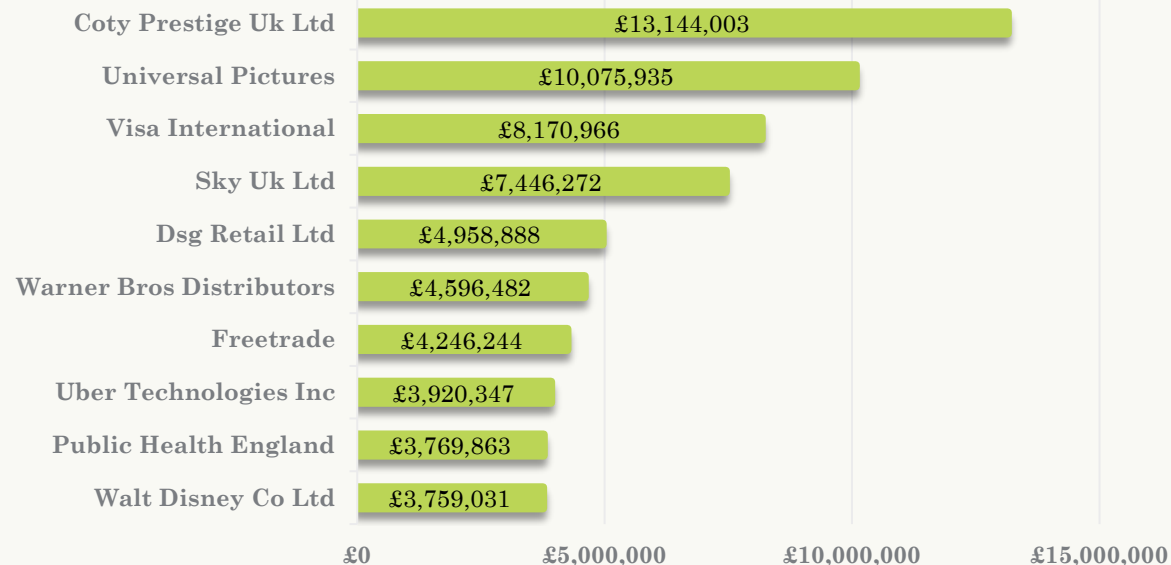

Source: Nielsen's AdIntel

Top Spending Categories in Retail & Leisure 2022

Source: Nielsen's AdIntel

Top 10 Advertisers by Environment 2022

Roadside

Transport

Retail & Leisure

Source: Nielsen's AdIntel

Top 20 Advertisers 2021

Source: Nielsen's AdIntel

Top Spending Categories 2021

Source: Nielsen's AdIntel

Top Spending Categories in Roadside 2021

Source: Nielsen's AdIntel

Top Spending Categories in Transport 2021

Source: Nielsen's AdIntel

Top Spending Categories in Retail & Leisure 2021

Source: Nielsen's AdIntel

Top 10 Advertisers by Environment 2021

Roadside

Transport

Retail & Leisure

Source: Nielsen's AdIntel