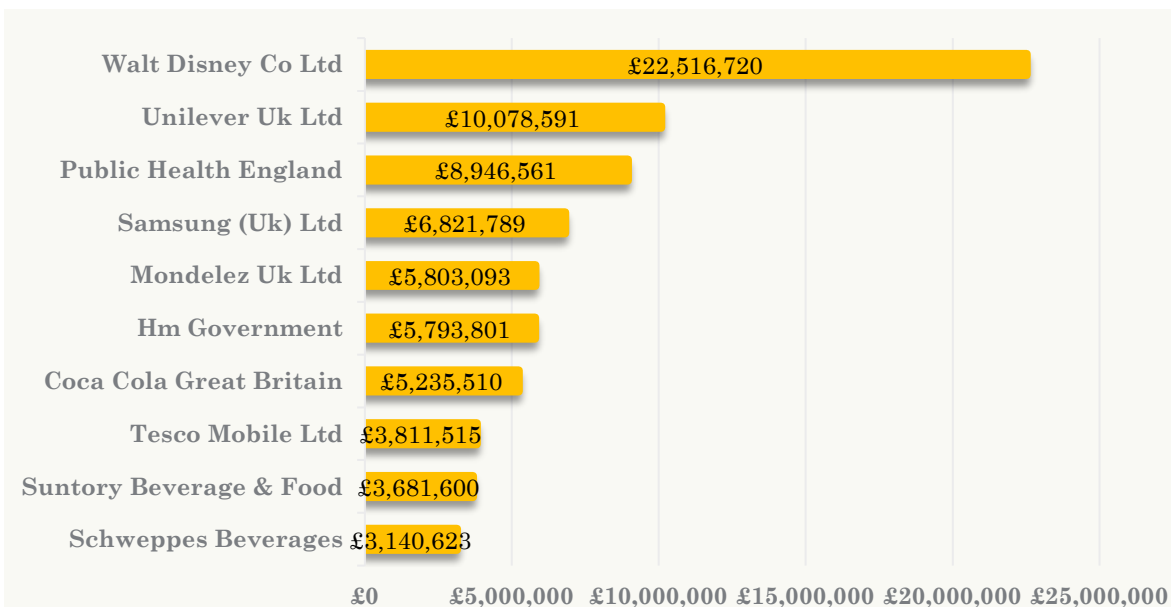

Source: Nielsen's AdIntel

Top Spending Categories in Retail & Leisure 2022

Source: Nielsen's AdIntel

Top 10 Advertisers by Environment 2022

Roadside

Transport

Retail & Leisure

Source: Nielsen's AdIntel

Top 20 Advertisers 2021

Source: Nielsen's AdIntel

Top Spending Categories 2021

Source: Nielsen's AdIntel

Top Spending Categories in Roadside 2021

Source: Nielsen's AdIntel

Top Spending Categories in Transport 2021

Source: Nielsen's AdIntel

Top Spending Categories in Retail & Leisure 2021

Source: Nielsen's AdIntel

Top 10 Advertisers by Environment 2021

Roadside

Transport

Retail & Leisure

Source: Nielsen's AdIntel