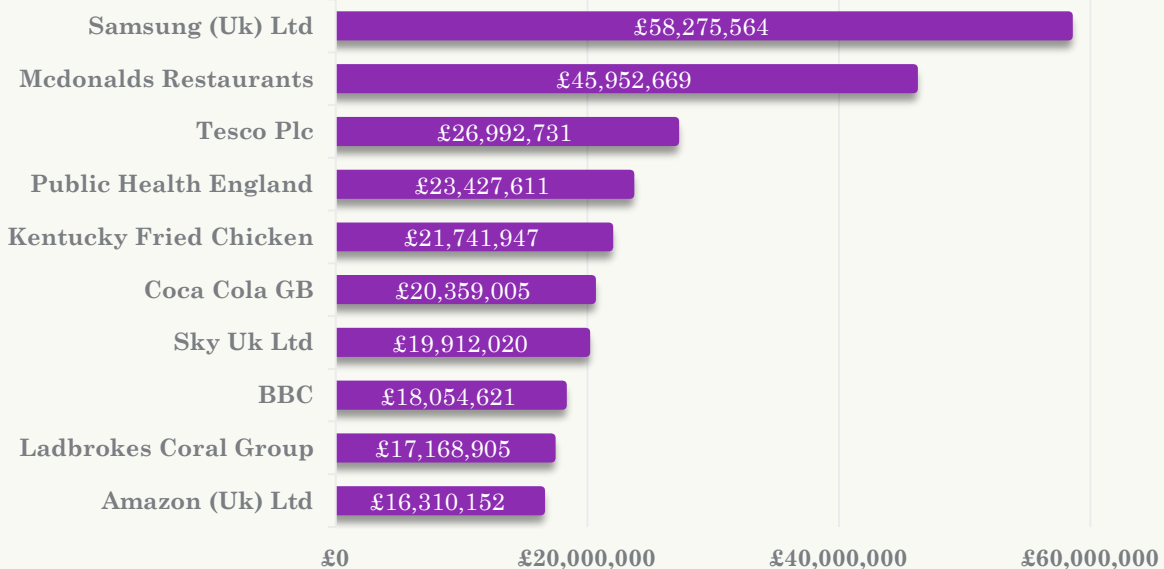

Source: Nielsen's AdIntel

Top Spending Categories in Retail & Leisure 2022

Source: Nielsen's AdIntel

Top 10 Advertisers by Environment 2022

Roadside

Transport

Retail & Leisure

Source: Nielsen's AdIntel

Top 20 Advertisers 2021

Source: Nielsen's AdIntel

Top Spending Categories 2021

Source: Nielsen's AdIntel

Top Spending Categories in Roadside 2021

Source: Nielsen's AdIntel

Top Spending Categories in Transport 2021

Source: Nielsen's AdIntel

Top Spending Categories in Retail & Leisure 2021

Source: Nielsen's AdIntel

Top 10 Advertisers by Environment 2021

Roadside

Transport

Retail & Leisure

Source: Nielsen's AdIntel