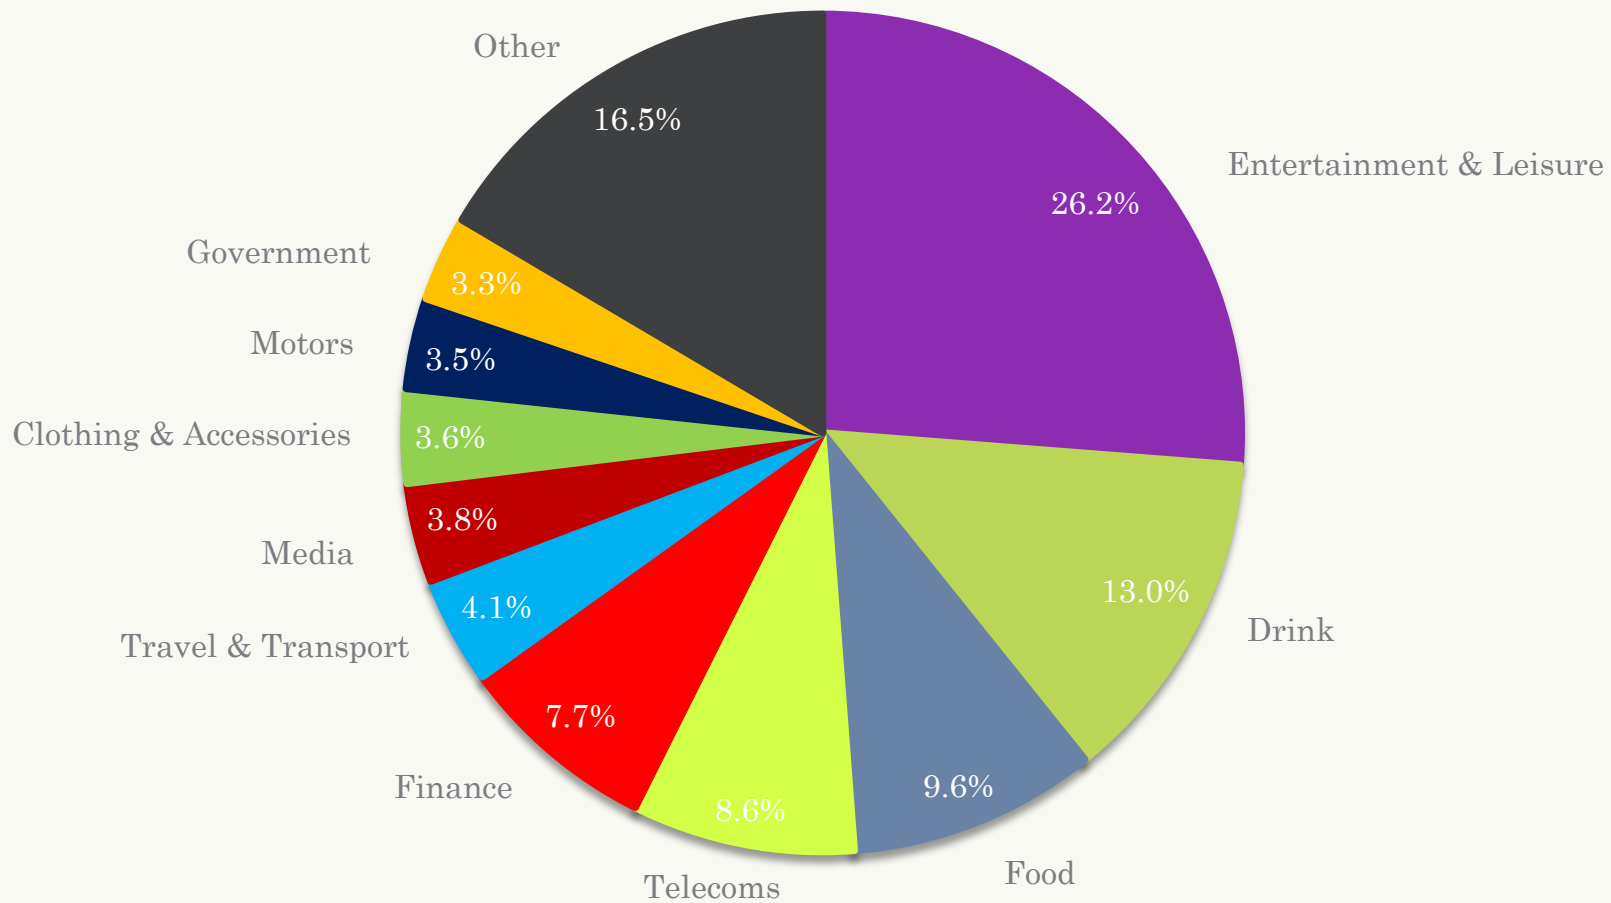

Source: Nielsen's AdIntel

Top Spending Categories in Retail & Leisure 2023

Source: Nielsen's AdIntel

Top 10 Advertisers by Environment 2023

Roadside

Transport

Retail & Leisure

Source: Nielsen's AdIntel

Top 20 Advertisers 2022

Source: Nielsen's AdIntel

Top Spending Categories 2022

Source: Nielsen's AdIntel

Top Spending Categories in Roadside 2022

Source: Nielsen's AdIntel

Top Spending Categories in Transport 2022

Source: Nielsen's AdIntel

Top Spending Categories in Retail & Leisure 2022

Source: Nielsen's AdIntel

Top 10 Advertisers by Environment 2022

Roadside

Transport

Retail & Leisure

Source: Nielsen's AdIntel