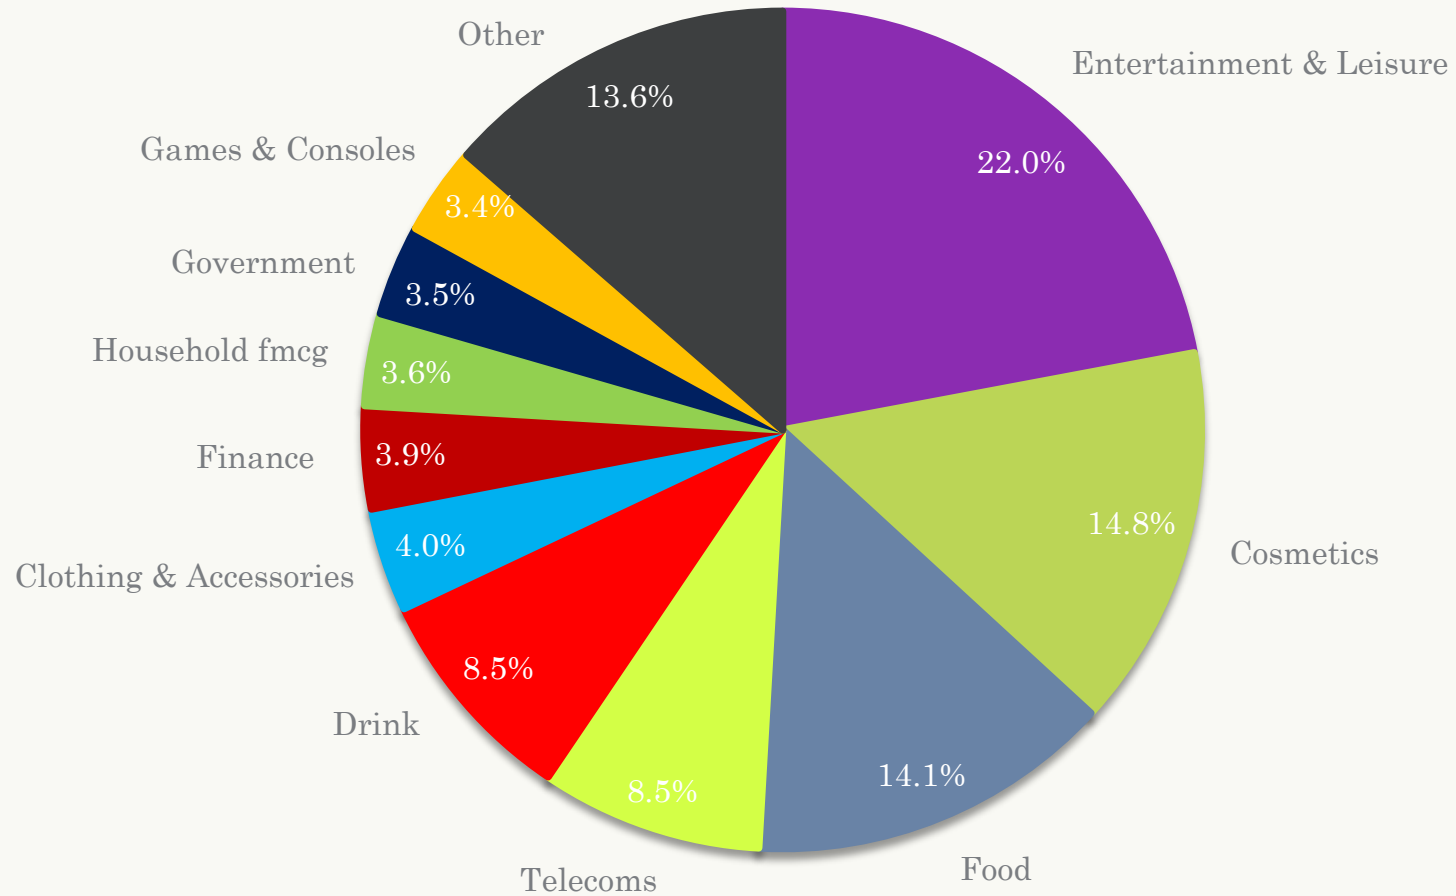

Top Spending Categories in Transport 2024

Source: Nielsen's AdIntel

Top Spending Categories in Retail & Leisure 2024

Source: Nielsen's AdIntel

Top 10 Advertisers by Environment 2024

Roadside

Transport

Retail & Leisure

Source: Nielsen's AdIntel

Top 20 Advertisers 2023

Source: Nielsen's AdIntel

Top Spending Categories 2023

Source: Nielsen's AdIntel

Top Spending Categories in Roadside 2023

Source: Nielsen's AdIntel

Top Spending Categories in Transport 2023

Source: Nielsen's AdIntel

Top Spending Categories in Retail & Leisure 2023

Source: Nielsen's AdIntel

Top 10 Advertisers by Environment 2023

Roadside

Transport

Retail & Leisure

Source: Nielsen's AdIntel

Top 20 Advertisers 2022

Source: Nielsen's AdIntel

Top Spending Categories 2022

Source: Nielsen's AdIntel

Top Spending Categories in Roadside 2022

Source: Nielsen's AdIntel

Top Spending Categories in Transport 2022