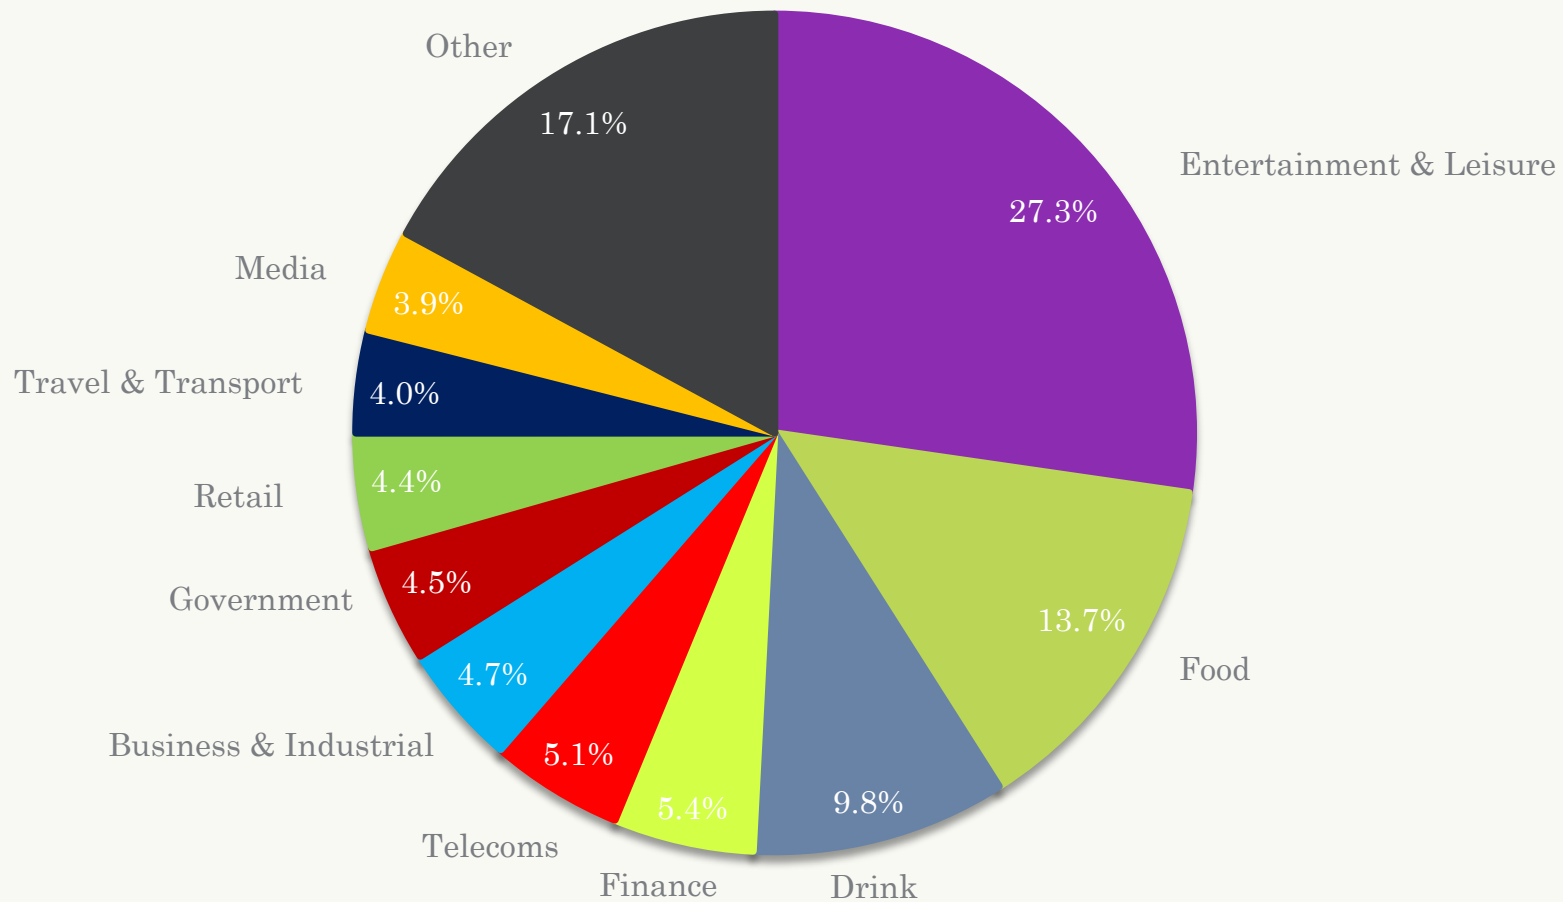

2021-24 Out of Home Advertising Spend Analysis

Top 20 Advertisers 2024

Source: Nielsen's AdIntel

Top Spending Categories 2024

Source: Nielsen's AdIntel

Top Spending Categories in Roadside 2024

Source: Nielsen's AdIntel

Top Spending Categories in Transport 2024

Source: Nielsen's AdIntel

Top Spending Categories in Retail & Leisure 2024

Source: Nielsen's AdIntel

Top 10 Advertisers by Environment 2024

Roadside

Transport

Retail & Leisure

Source: Nielsen's AdIntel

Top Spending Categories in Retail & Leisure 2023

Source: Nielsen's AdIntel

Top 10 Advertisers by Environment 2023

Roadside

Transport

Retail & Leisure

Source: Nielsen's AdIntel