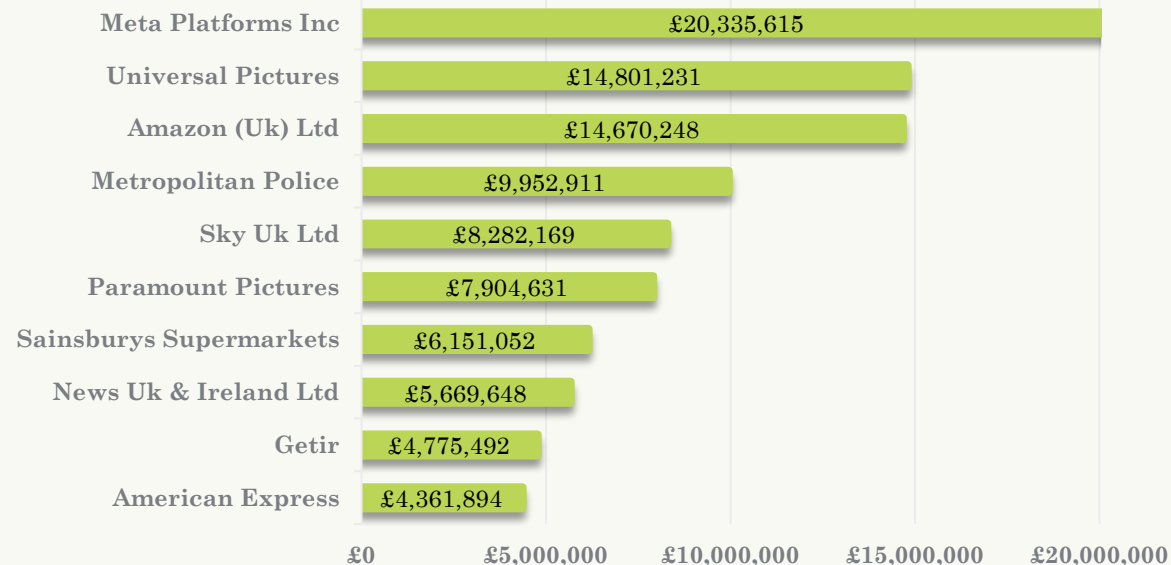

Top 20 Advertisers 2022

Source: Nielsen's AdIntel

Top Spending Categories 2022

Source: Nielsen's AdIntel

Top Spending Categories in Roadside 2022

Source: Nielsen's AdIntel

Top Spending Categories in Transport 2022

Source: Nielsen's AdIntel

Top Spending Categories in Retail & Leisure 2022

Source: Nielsen's AdIntel

Top 10 Advertisers by Environment 2022

Roadside

Transport

Retail & Leisure

Source: Nielsen's AdIntel

Top 20 Advertisers 2021

Source: Nielsen's AdIntel

Top Spending Categories 2021

Source: Nielsen's AdIntel

Top Spending Categories in Roadside 2021

Source: Nielsen's AdIntel

Top Spending Categories in Transport 2021