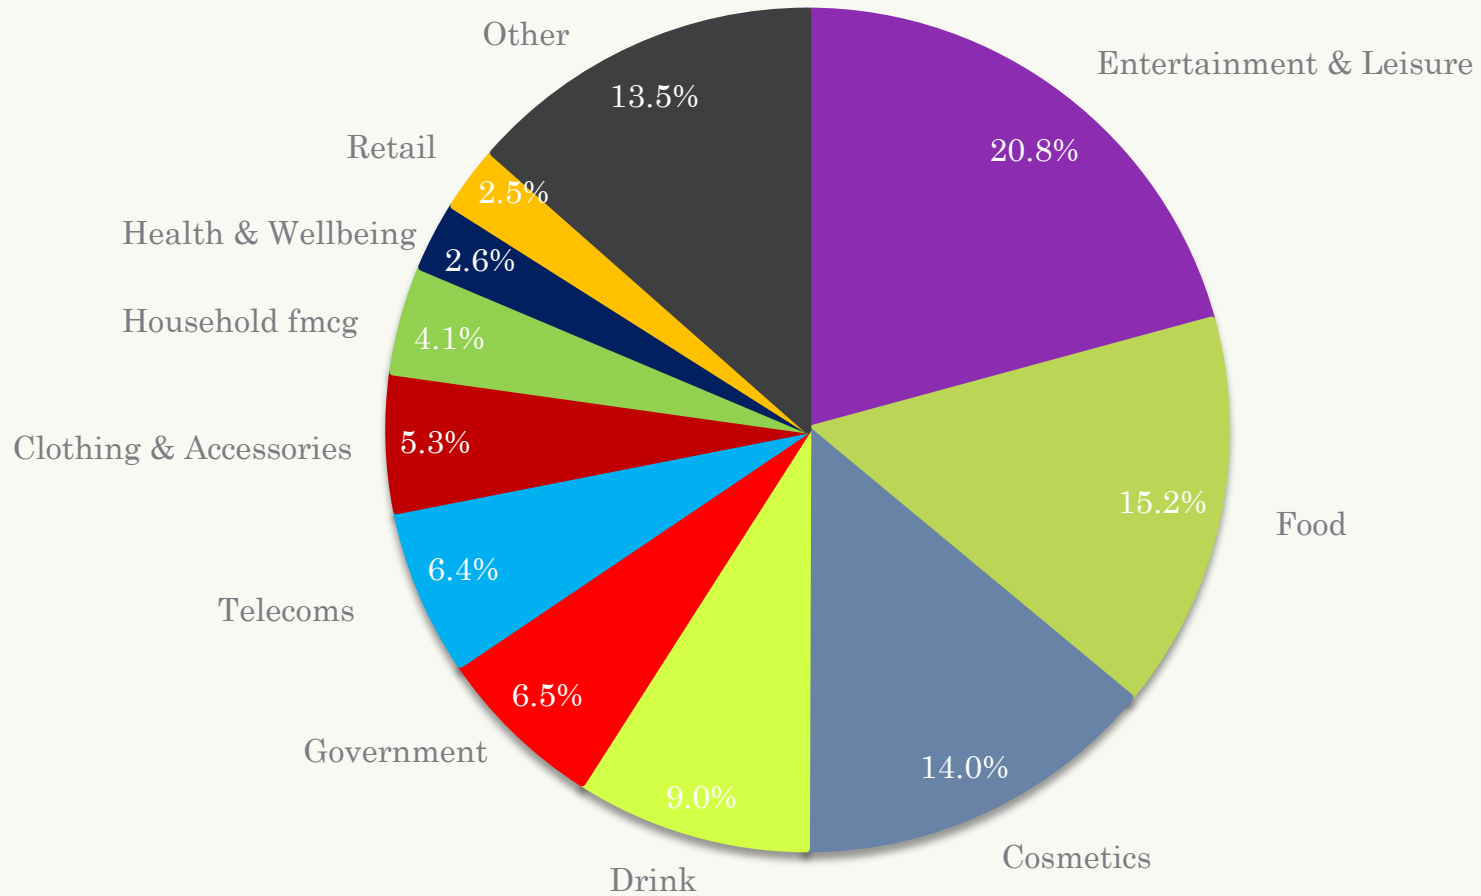

2021-24 Out of Home Advertising Spend Analysis

Top 20 Advertisers 2024

Source: Nielsen's AdIntel

Top Spending Categories 2024

Source: Nielsen's AdIntel

Top Spending Categories in Roadside 2024

Source: Nielsen's AdIntel

Top Spending Categories in Transport 2024

Source: Nielsen's AdIntel

Top Spending Categories in Retail & Leisure 2024

Source: Nielsen's AdIntel

Top 10 Advertisers by Environment 2024

Roadside

Transport

Retail & Leisure

Source: Nielsen's AdIntel

Top Spending Categories in Retail & Leisure 2023

Source: Nielsen's AdIntel

Top 10 Advertisers by Environment 2023

Roadside

Transport

Retail & Leisure

Source: Nielsen's AdIntel

Source: Nielsen's AdIntel

Top Spending Categories in Retail & Leisure 2022

Source: Nielsen's AdIntel

Top 10 Advertisers by Environment 2022

Roadside

Transport

Retail & Leisure

Source: Nielsen's AdIntel